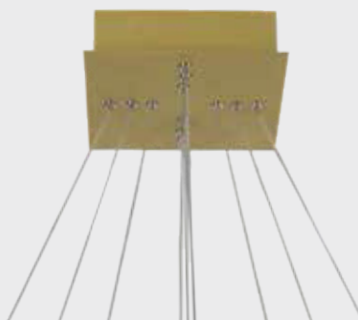

DECORATIVE SUSPENDED FIXTURES

LimbaLed

ELEGANT SERIES

PRODUCT CODE ▪ 006

PRODUCT FEATURES

- Electrostatic powder coated aluminum extrusion body
- High transmission opal diffuser
- High efficiency driver
- SMD Led technology
- 3000-4000-6500 K light color options
- Dimensions and production in different combinations
- Production in desired Ral codes
- Profile size 8X35 mm
- Adjustable lift suspension set

OPTIONS

- 1-3 hours urgent lighting
- ON/OFF controled
- Dimmable with remote control