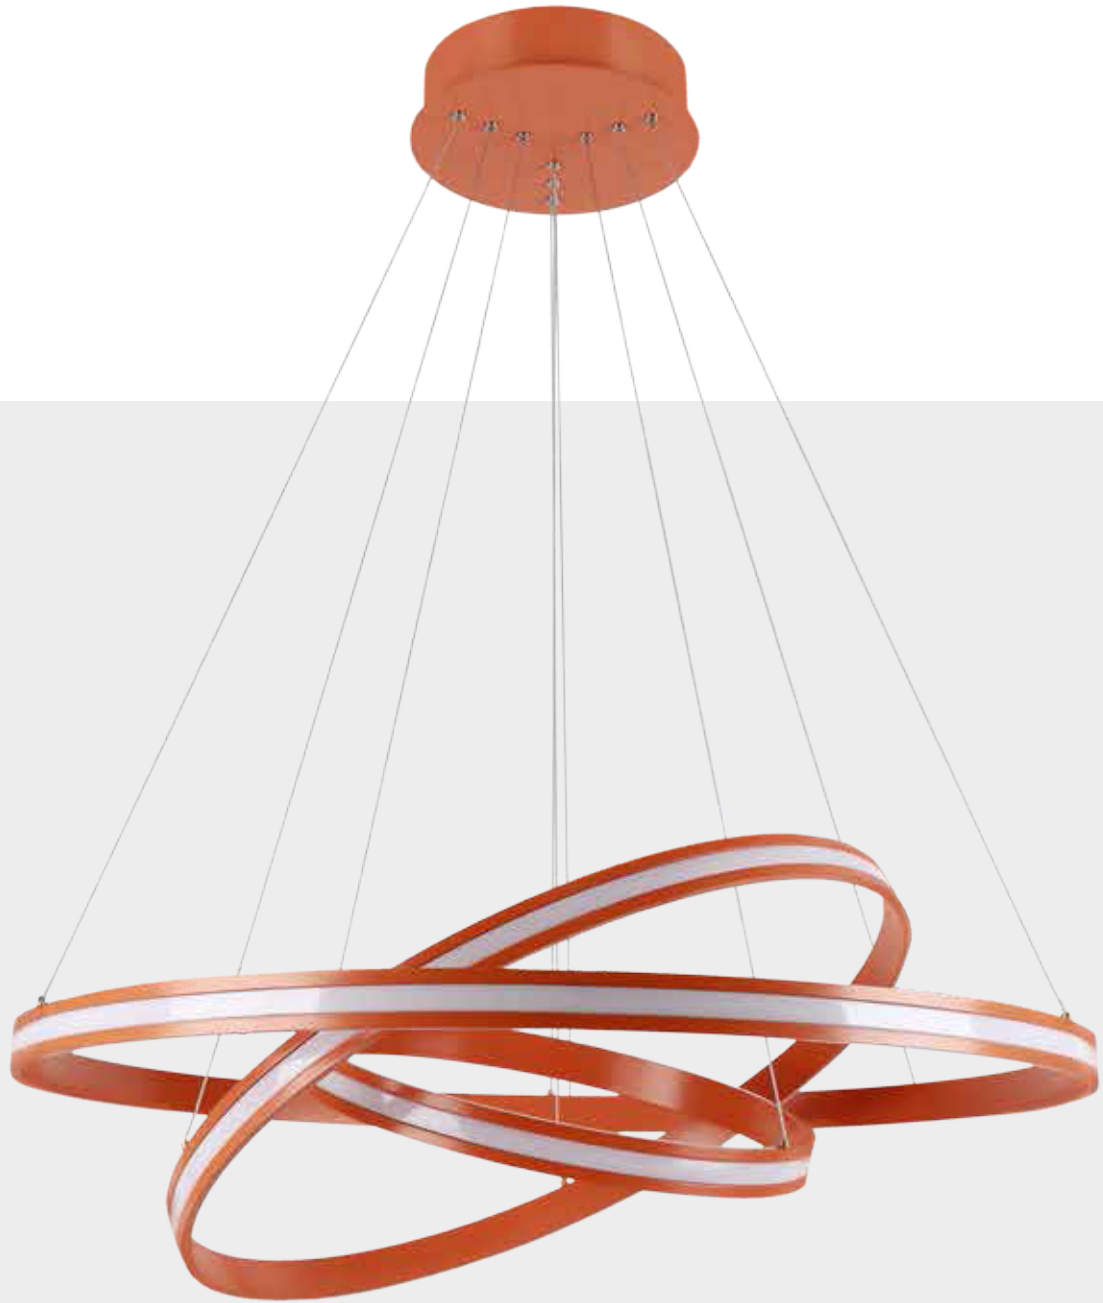

Decorative
Suspended Fixtures
12

Decorative
Surface Mounted Fixtures
74

Decorative
Recessed Fixtures
116

DECORATIVE SUSPENDED FIXTURES

EGEGANT SERIES

PRODUCT CODE ▪ 001

PRODUCT FEATURES

- Electrostatic powder coated aluminum extrusion body
- High transmission opal diffuser
- High efficiency driver
- SMD Led technology
- 3000-4000-6500 K light color options
- Dimensions and production in different combinations
- Production in desired Ral codes
- Profile size 8X35 mm
- Adjustable lift suspension set

OPTIONS

- 1-3 hours urgent lighting kit
- ON/OFF controlled
- Can be Dimm with control

DECORATIVE SCONCE FIXTURES

LimbaLed

ELEGANT SERIES

PRODUCT CODE ▪ 106

PRODUCT FEATURES

- Electrostatic powder coated aluminum extrusion body
- High transmission opal diffuser
- High efficiency driver
- SMD Led technology
- 3000-4000-6500 K light color options
- Dimensions and production in different combinations
- Production in desired Ral codes
- Profile size 8x35 mm
- Adjustable lift suspension set