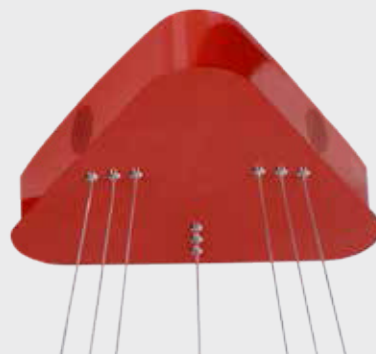

DECORATIVE SUSPENDED FIXTURES

LimbaLed

ELEGANT SERIES

PRODUCT CODE ▪ 004

PRODUCT FEATURES

- Electrostatic powder coated aluminum extrusion body
- High transmission opal diffuser
- High efficiency driver
- SMD Led technology
- 3000-4000-6500 K light color options
- Dimensions and production in different combinations
- Production in desired Ral codes
- Profile size 8X35 mm
- Adjustable lift suspension set

OPTIONS

- 1-3 hours urgent lighting
- ON/OFF controled
- Dimmable with remote control

▪ Products are manufactured in different color bodies according to the RAL code you will provide.