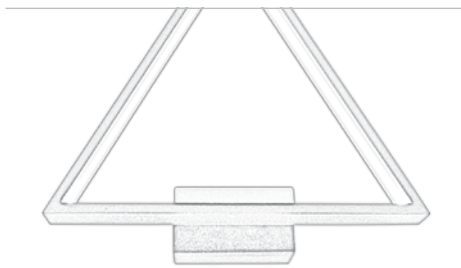

▪ Products are manufactured in different color bodies according to the RAL code you will provide.

DECORATIVE SCONCE FIXTURES

LimbaLed

ELEGANT SERIES

PRODUCT CODE • 113

PRODUCT FEATURES

- Electrostatic powder coated aluminum extrusion body
- High transmission opal diffuser
- High efficiency driver
- SMD Led technology
- 3000-4000-6500 K light color options
- Dimensions and production in different combinations
- Production in desired Ral codes
- Profile size 8x35mm