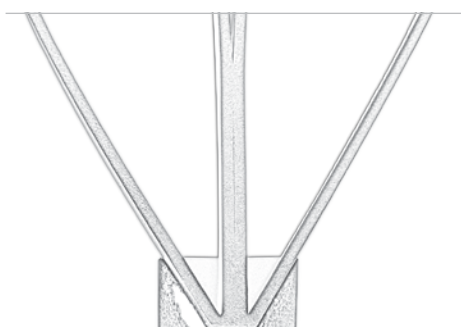

DECORATIVE SCONCE FIXTURES

LimbaLed

ELEGANT SERIES

PRODUCT CODE ▪ 102

PRODUCT FEATURES

- Electrostatic powder coated aluminum extrusion body
- High transmission opal diffuser
- High efficiency driver
- SMD Led technology
- 3000-4000-6500 K light color options
- Dimensions and production in different combinations
- Production in desired Ral codes
- Profile size 8x35 mm