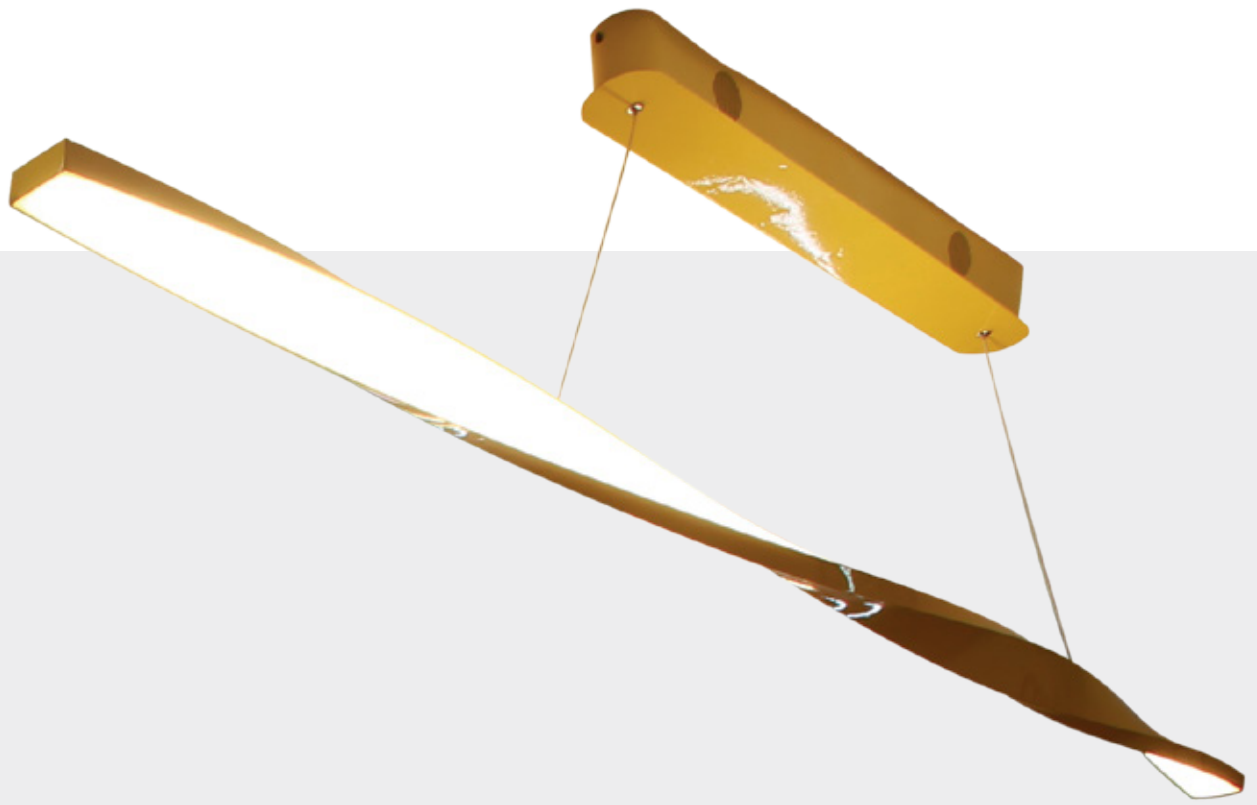

OPTIONS

- 1-3 hours urgent lighting
- ON/OFF controled
- Dimmable with remote control

DECORATIVE SUSPENDED FIXTURES

IMERA SERIES

PRODUCT CODE ▪ 001

PRODUCT FEATURES

- Electrostatic powder coated aluminum extrusion body
- High transmission opal diffuser
- High efficiency driver
- SMD Led technology
- 3000-4000-6500 K light color options
- Dimensions and production in different combinations
- Production in desired Ral codes
- Suspended profile size 20x50 mm
-

OPTIONS

- 1-3 hours urgent lighting
- ON/OFF controled
- Dimmable with remote control

DECORATIVE SUSPENDED FIXTURES

LimbaLed

IMERA SERIES

PRODUCT CODE ▪ 002

PRODUCT FEATURES

- Electrostatic powder coated aluminum extrusion body
- High transmission opal diffuser
- High efficiency driver
- SMD Led technology
- 3000-4000-6500 K light color options
- Dimensions and production in different combinations
- Production in desired Ral codes
- Suspended profile size 20x50 mm

OPTIONS

- 1-3 hours urgent lighting
- ON/OFF controled
- Dimmable with remote control

DECORATIVE SUSPENDED FIXTURES

IMERA SERIES

PRODUCT CODE ▪ 003

PRODUCT FEATURES

- Electrostatic powder coated aluminum extrusion body
- High transmission opal diffuser
- High efficiency driver
- SMD Led technology
- 3000-4000-6500 K light color options
- Dimensions and production in different combinations
- Production in desired Ral codes
- Suspended profile size 20x50 mm

OPTIONS

- 1-3 hours urgent lighting
- ON/OFF controled
- Dimmable with remote control

DECORATIVE SUSPENDED FIXTURES

TROVA SERIES

PRODUCT CODE ▪ 001

PRODUCT FEATURES

- Electrostatic powder coated aluminum extrusion body
- High transmission opal diffuser
- High efficiency driver
- SMD Led technology
- 3000-4000-6500 K light color options
- Dimensions and production in different combinations
- Production in desired Ral codes
- Profile size 16x70 mm