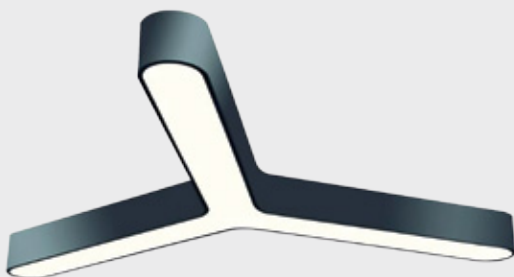

DECORATIVE SUSPENDED FIXTURES

LimbaLed

HALLEY SERIES

PRODUCT CODE ▪ 001

PRODUCT FEATURES

- Electrostatic powder coated aluminum extrusion body
- High transmission opal diffuser
- High efficiency driver
- SMD Led technology
- 3000-4000-6500 K light color options
- Dimensions and production in different combinations
- Production in desired Ral codes
- Suspended and surface mounted profile size: H 45,70,80,100,120 mm

OPTIONS

- 1-10V dali-dim
- Corridor function
- 1-3 hours urgent lighting
- Suspended
- Surface mounted

▪ Products are manufactured in different color bodies according to the RAL code you will provide.