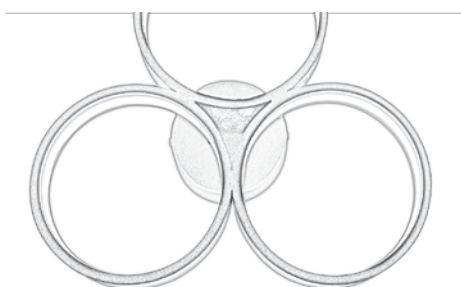

▪ Products are manufactured in different color bodies according to the RAL code you will provide.

DECORATIVE SCONCE FIXTURES

LimbaLed

ELEGANT SERIES

PRODUCT CODE ▪ 106

PRODUCT FEATURES

- Electrostatic powder coated aluminum extrusion body
- High transmission opal diffuser
- High efficiency driver
- SMD Led technology
- 3000-4000-6500 K light color options
- Dimensions and production in different combinations
- Production in desired Ral codes
- Profile size 8x35 mm