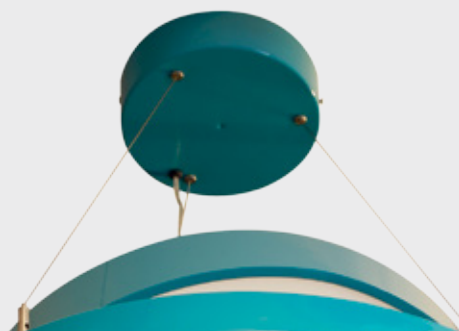

DECORATIVE SUSPENDED FIXTURES

LimbaLed

TAMBOUR SERIES

PRODUCT CODE ▪ 002

PRODUCT FEATURES

- Electrostatic powder coated aluminum extrusion body
- High transmission opal diffuser
- High efficiency driver
- SMD Led technology
- 3000-4000-6500 K light color options
- Dimensions and production in different combinations
- Production in desired Ral codes
- Suspended and surface mounted
- Profile size H45,70,80,100,120 mm

OPTIONS

- 1-10V dali-dim
- Corridor function
- 1-3 hours urgent lighting
- Suspended
- Surface mounted