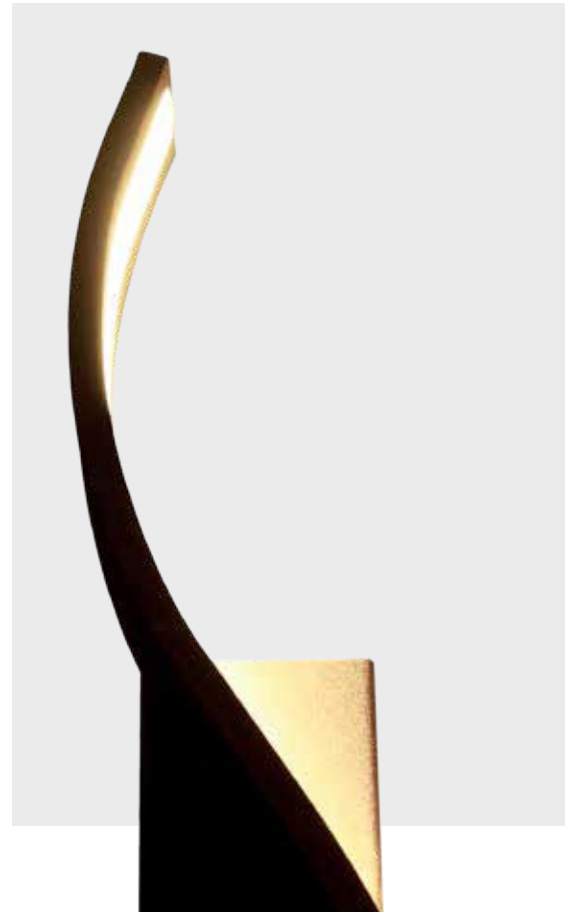

▪ Products are manufactured in different color bodies according to the RAL code you will provide.

DECORATIVE SCONCE FIXTURES

LimbaLed

ELEGANT SERIES

PRODUCT CODE ▪ 108

PRODUCT FEATURES

- Electrostatic powder coated aluminum extrusion body
- High transmission opal diffuser
- High efficiency driver
- SMD Led technology
- 3000-4000-6500 K light color options
- Dimensions and production in different combinations
- Production in desired Ral codes
- Profile size 8x35mm