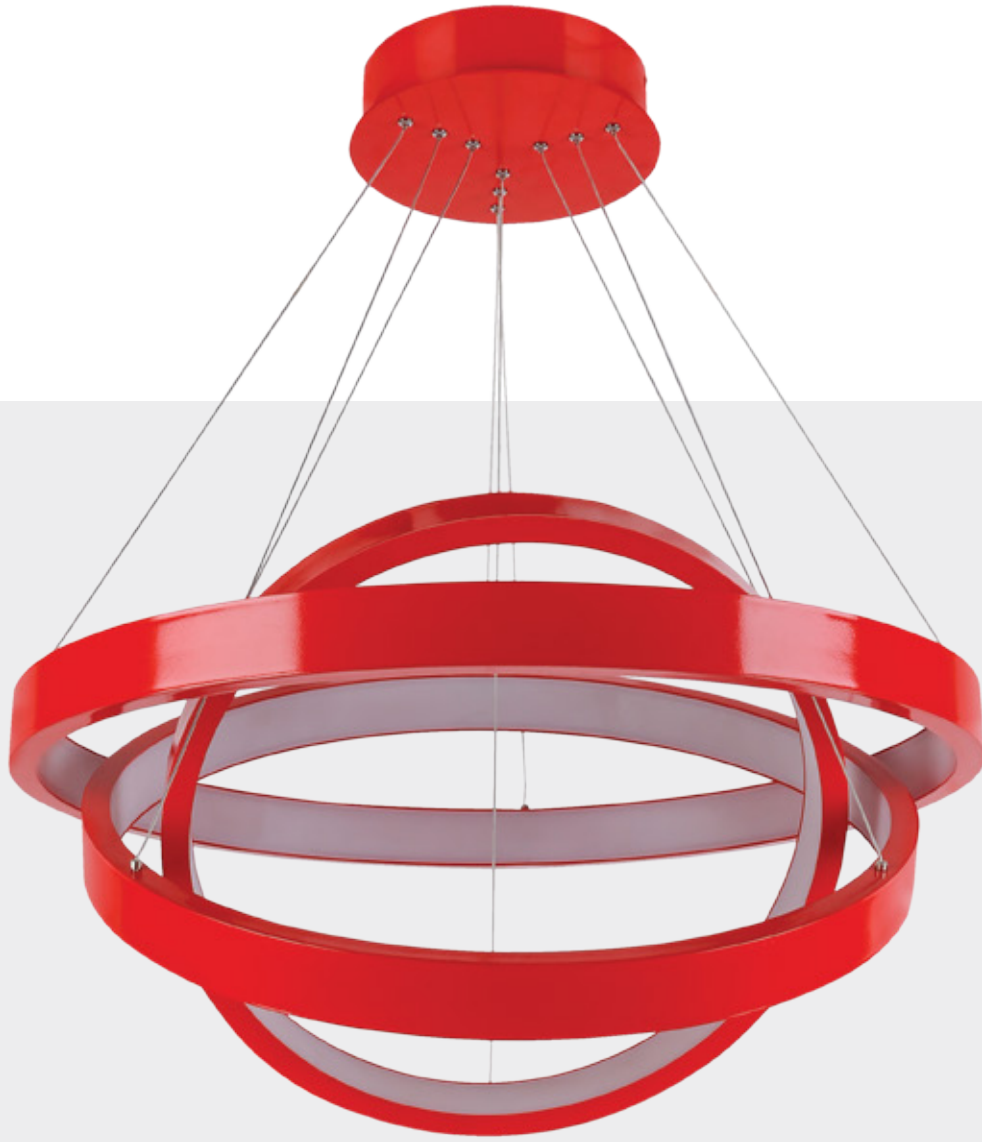

OPTIONS

- 1-3 hours urgent lighting
- ON/OFF controled
- Dimmable with remote control

DECORATIVE SUSPENDED FIXTURES

IMERA SERIES

PRODUCT CODE ▪ 001

PRODUCT FEATURES

- Electrostatic powder coated aluminum extrusion body
- High transmission opal diffuser
- High efficiency driver
- SMD Led technology
- 3000-4000-6500 K light color options
- Dimensions and production in different combinations
- Production in desired Ral codes
- Suspended profile size 20x50 mm
-

OPTIONS

- 1-3 hours urgent lighting
- ON/OFF controled
- Dimmable with remote control

DECORATIVE SUSPENDED FIXTURES

LimbaLed

IMERA SERIES

PRODUCT CODE ▪ 002

PRODUCT FEATURES

- Electrostatic powder coated aluminum extrusion body
- High transmission opal diffuser
- High efficiency driver
- SMD Led technology
- 3000-4000-6500 K light color options
- Dimensions and production in different combinations
- Production in desired Ral codes
- Suspended profile size 20x50 mm