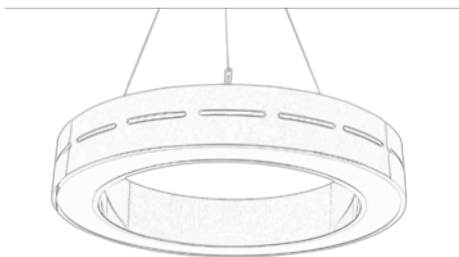

OPTIONS

- 1-10V dali-dim
- Corridor function
- 1-3 hours urgent lighting
- Suspended
- Surface mounted

▪ Products are manufactured in different color bodies according to the RAL code you will provide.

DECORATIVE SUSPENDED FIXTURES