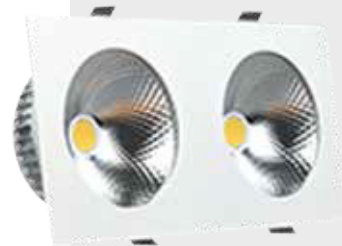

PRODUCT FEATURES

- Aluminum body
- Electrostatic powder coating
- Smart cooling system
- 3000-4000-6500 K light options
- COB Led

INC	POWER	OUTDOOR FRAME DIAMETER	HOLE DIAMETER
2	2X8W	97X194	80
3	2X10W	97X234	100
4	2X12W	97X294	125
5	2X15W	97X350	155
6	2X18	97X380	175
8	2X23	97X454	210