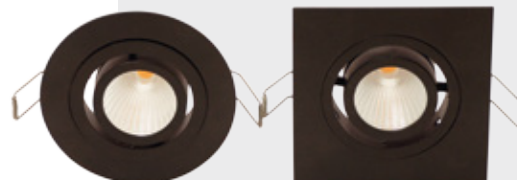

PRODUCT FEATURES

- DKP Sheet metal frame
- 3000-4000-6500 K light options
- Electrostatic powder coating
- 5-10 W Diameter 120 mm
- COB Led