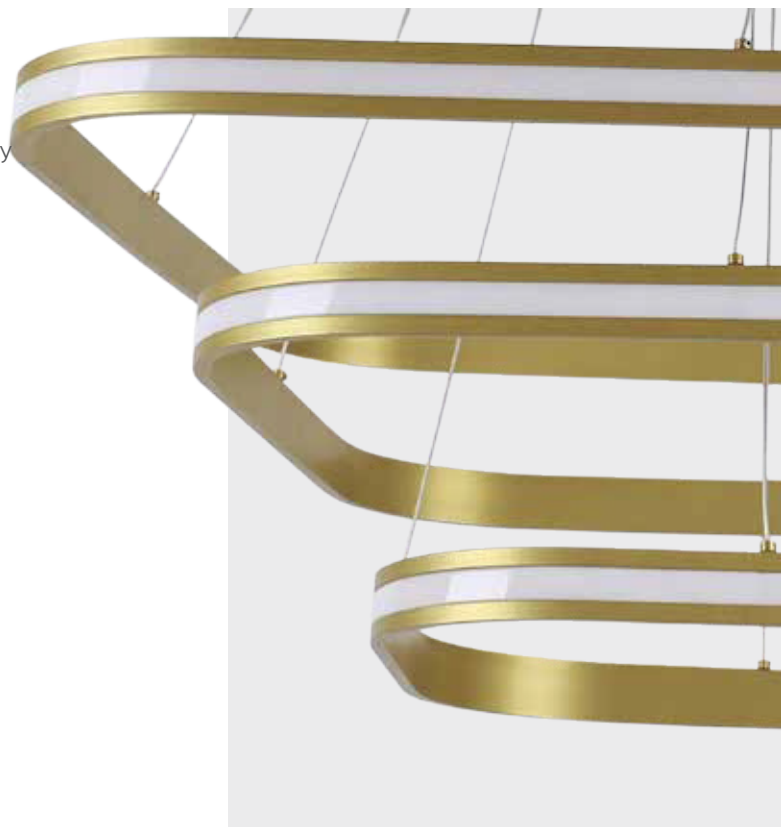

DECORATIVE SUSPENDED FIXTURES

LimbaLed

ELEGANT SERIES

PRODUCT CODE ▪ 006

PRODUCT FEATURES

- Electrostatic powder coated aluminum extrusion body
- High transmission opal diffuser
- High efficiency driver
- SMD Led technology
- 3000-4000-6500 K light color options
- Dimensions and production in different combinations
- Production in desired Ral codes
- Profile size 8X35 mm
- Adjustable lift suspension set

OPTIONS

- 1-3 hours urgent lighting
- ON/OFF controled
- Dimmable with remote control