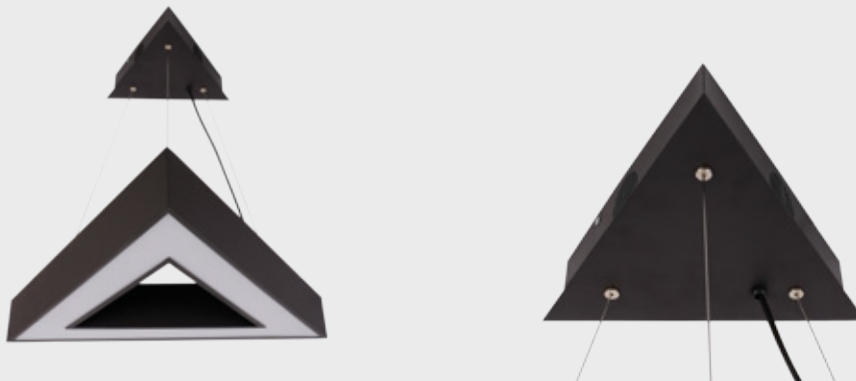

DECORATIVE SUSPENDED FIXTURES

LimbaLed

TRIANRO SERIES

PRODUCT CODE ▪ 001

PRODUCT FEATURES

- Electrostatic powder coated aluminum extrusion body
- High transmission opal diffuser
- High efficiency driver
- SMD Led technology
- 3000-4000-6500 K light color options
- Dimensions and production in different combinations
- Production in desired Ral codes
- Suspended and surface mounted profile size H80,100,120 mm

OPTIONS

- 1-10V dali-dim
- Corridor function
- 1-3 hours urgent lighting
- Suspended
- Surface mounted
- Recessed

▪ Products are manufactured in different color bodies according to the RAL code you will provide.