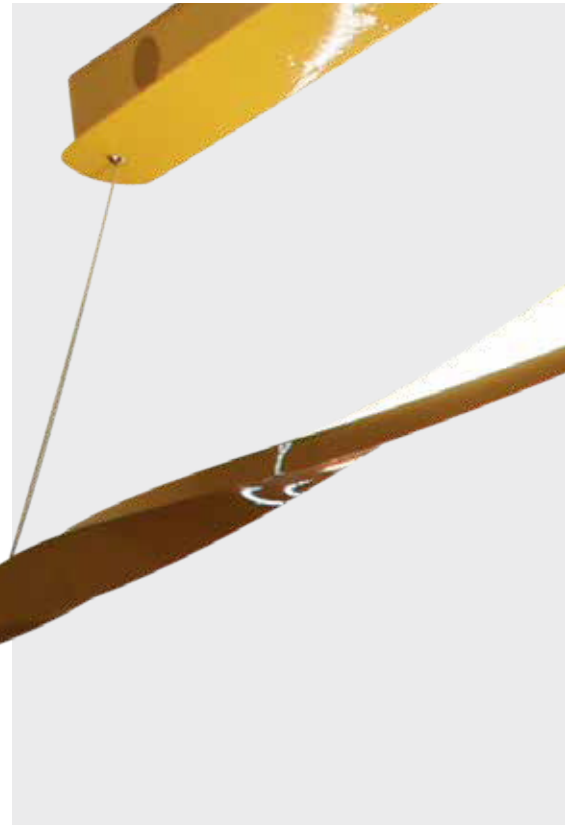

OPTIONS

- 1-3 hours urgent lighting
- ON/OFF controled
- Dimmable with remote control

DECORATIVE SUSPENDED FIXTURES

TROVA SERIES

PRODUCT CODE ▪ 001

PRODUCT FEATURES

- Electrostatic powder coated aluminum extrusion body
- High transmission opal diffuser
- High efficiency driver
- SMD Led technology
- 3000-4000-6500 K light color options
- Dimensions and production in different combinations
- Production in desired Ral codes
- Profile size 16x70 mm