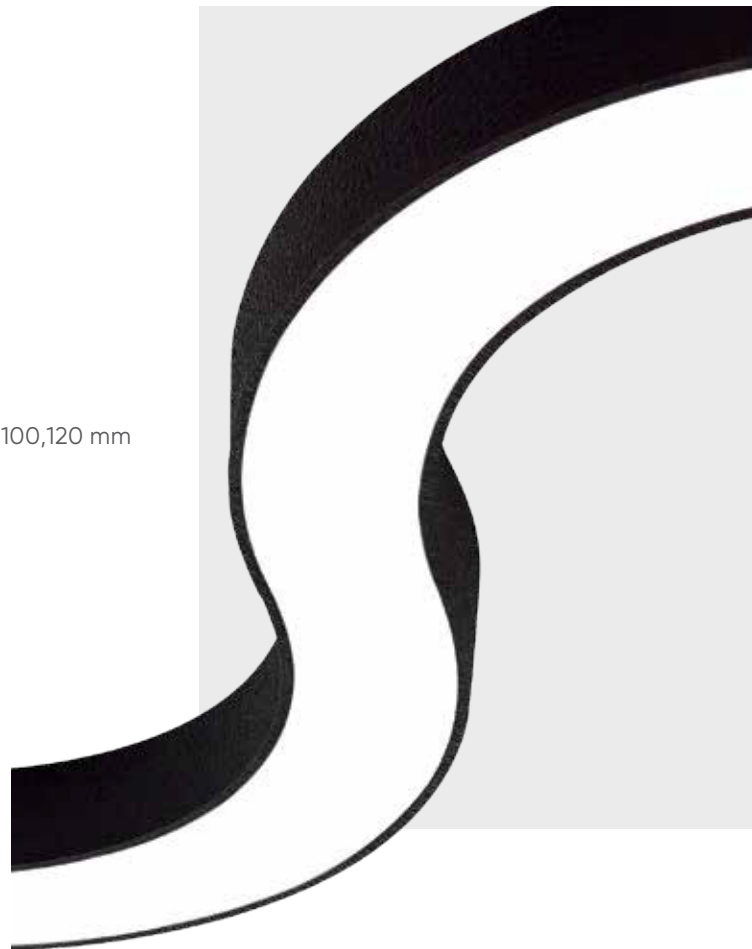

DECORATIVE SUSPENDED FIXTURES

LimbaLed

ESSE SERIES

PRODUCT CODE ▪ 002

PRODUCT FEATURES

- Electrostatic powder coated aluminum extrusion body
- High transmission opal diffuser
- High efficiency driver
- SMD Led technology
- 3000-4000-6500 K light color options
- Dimensions and production in different combinations
- Production in desired Ral codes
- Suspended and surface mounted profile size: H 45,70,80,100,120 mm

OPTIONS

- 1-10V dali-dim
- Corridor function
- 1-3 hours urgent lighting
- Suspended
- Surface mounted

▪ Products are manufactured in different color bodies according to the RAL code you will provide.