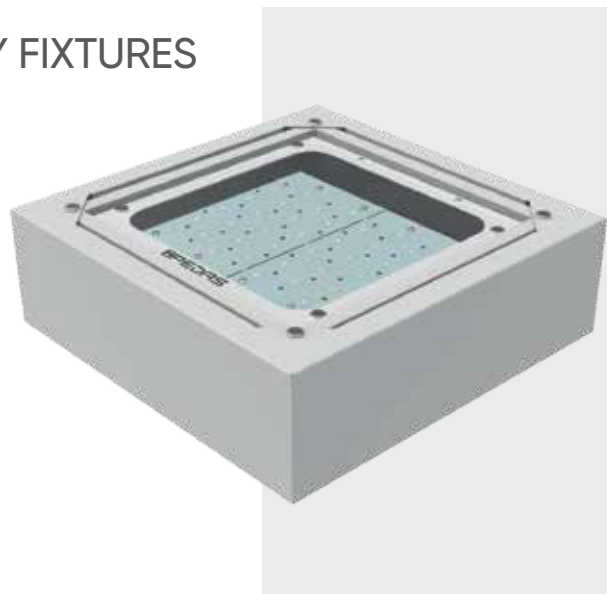

PRODUCT FEATURES

- Electrostatic powder coated DKP sheet
- Heat and impact resistant tempered glass
- High efficiency driver
- Mid Power Led
- 4000-6500 K light color options