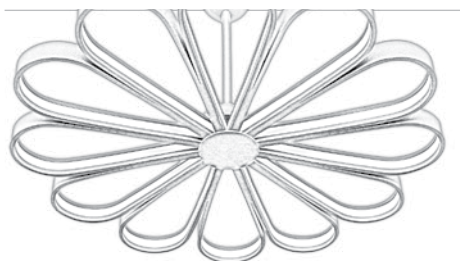

DECORATIVE SUSPENDED FIXTURES

LimbaLed

ELEGANT SERIES

PRODUCT CODE ▪ 008

PRODUCT FEATURES

- Electrostatic powder coated aluminum extrusion body
- High transmission opal diffuser
- High efficiency driver
- SMD Led technology
- 3000-4000-6500 K light color options
- Dimensions and production in different combinations
- Production in desired Ral codes
- Profile size 8X35 mm
- Adjustable lift suspension set

OPTIONS

- 1-3 hours urgent lighting
- ON/OFF controlled
- Dimmable with remote control

▪ Products are manufactured in different color bodies according to the RAL code you will provide.