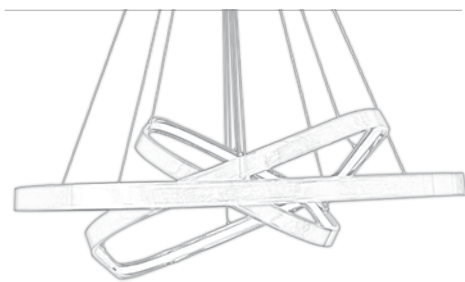

DECORATIVE SUSPENDED FIXTURES

LimbaLed

ELEGANT SERIES

PRODUCT CODE ▪ 005

PRODUCT FEATURES

- Electrostatic powder coated aluminum extrusion body
- High transmission opal diffuser
- High efficiency driver
- SMD Led technology
- 3000-4000-6500 K light color options
- Dimensions and production in different combinations
- Production in desired Ral codes
- Profile size 8X35 mm
- Adjustable lift suspension set

OPTIONS

- 1-3 hours urgent lighting
- ON/OFF controled
- Dimmable with remote control

▪ Products are manufactured in different color bodies according to the RAL code you will provide.