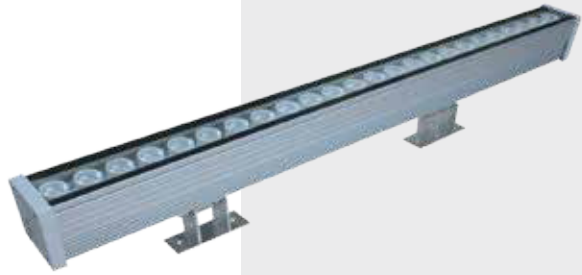

RGB

WALLWASHER

PRODUCT CODE ▪ 001

PRODUCT FEATURES

- Aluminum extrusion body
- Heat and impact resistant tempered glass
- High efficiency driver
- Mid Power Led
- White, Blue, Green,Red, Amber, Day light, (W,W) RGB (RGB)
- 3,6,9,12,18,24,36,45,72 W options