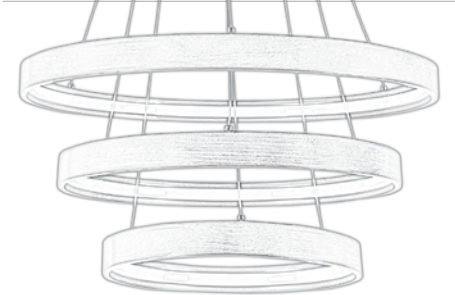

OPTIONS

- 1-3 hours urgent lighting kit
- ON/OFF control
- Dimmer with remote control

DECORATIVE SUSPENDED FIXTURES

LimbaLed

ELEGANT SERIES

PRODUCT CODE ▪ 004

PRODUCT FEATURES

- Electrostatic powder coated aluminum extrusion body
- High transmission opal diffuser
- High efficiency driver
- SMD Led technology
- 3000-4000-6500 K light color options
- Dimensions and production in different combinations
- Production in desired Ral codes
- Profile size 8X35 mm
- Adjustable lift suspension set