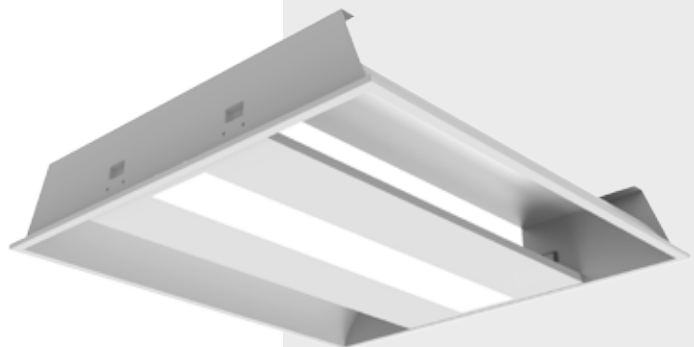

OPTIONS

- 1-10V dali-dim
- Corridor function
- 1-3 hours urgent lighting kit