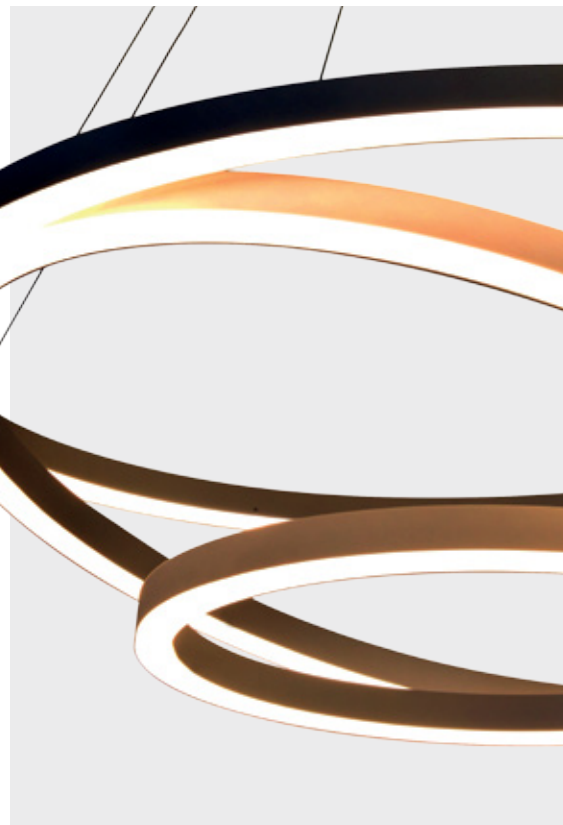

DECORATIVE SUSPENDED FIXTURES

LimbaLed

ROUTE SERIES

PRODUCT CODE - 001

PRODUCT FEATURES

1. Electrostatic powder coated aluminum extrusion body
   - High transmission opal diffuser
   - High efficiency driver
   - SMD Led technology
   - 3000-4000-6500 K light color options
   - Dimensions and production in different combinations
   - Production in desired Ral codes
   - Pendant and surface mounted
2. Profile sizes: H 45,70,80,100,120mm

OPTIONS

- 1-10V dali-dim
- Corridor function
- 1-3 hours urgent lighting
- Suspended
- Surface mounted

▪ Products are manufactured in different color bodies according to the RAL code you will provide.