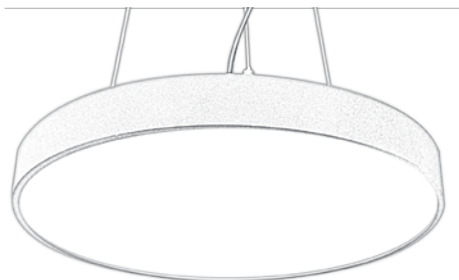

OPTIONS

- 1-10V dali-dim
- Corridor function
- 1-3 hours urgent lighting
- Suspended
- Surface mounted
- Recessed

DECORATIVE SUSPENDED FIXTURES

LimbaLed

TAMBOUR SERIES

PRODUCT CODE ▪ 002

PRODUCT FEATURES

- Electrostatic powder coated aluminum extrusion body
- High transmission opal diffuser
- High efficiency driver
- SMD Led technology
- 3000-4000-6500 K light color options
- Dimensions and production in different combinations
- Production in desired Ral codes
- Suspended and surface mounted
- Profile size H45,70,80,100,120 mm