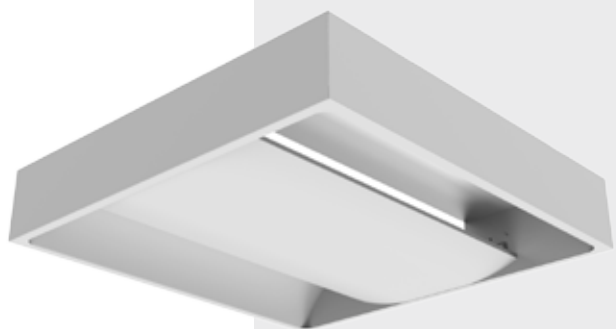

OPTIONS

- 1-10V dali-dim
- Corridor function
- 1-3 hours urgent lighting kit