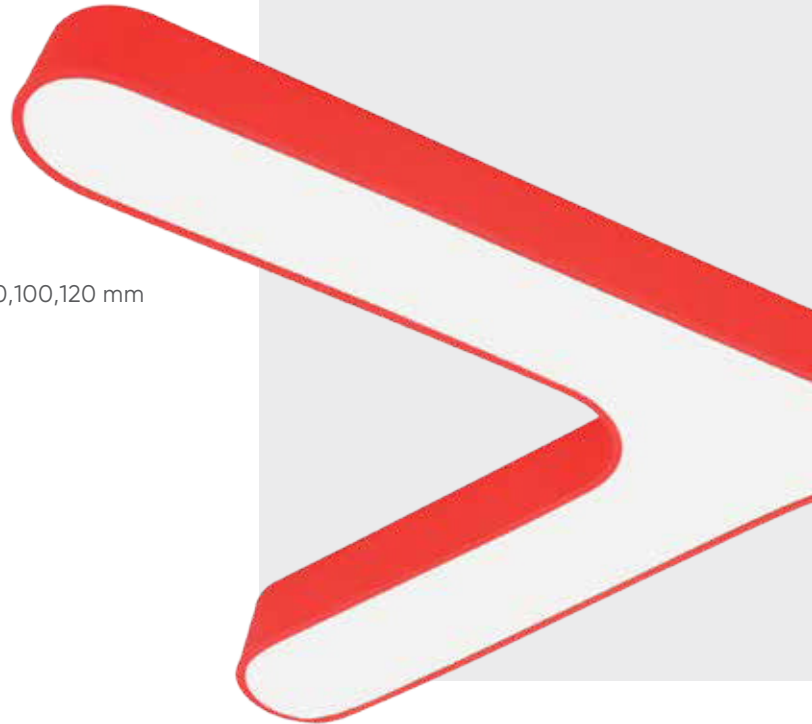

DECORATIVE SURFACE MOUNTED FIXTURES

LimbaLed

KAYI SERIES

PRODUCT CODE ▪ 001

PRODUCT FEATURES

- Electrostatic powder coated aluminum extrusion body
- High transmission opal diffuser
- High efficiency driver
- SMD Led technology
- 3000-4000-6500 K light color options
- Dimensions and production in different combinations
- Production in desired Ral codes
- Suspended and surface mounted profile size H 45,70,80,100,120 mm

OPTIONS

- 1-10V dali-dim
- Corridor function
- 1-3 hours urgent lighting
- Suspended
- Surface mounted

▪ Products are manufactured in different color bodies according to the RAL code you will provide.