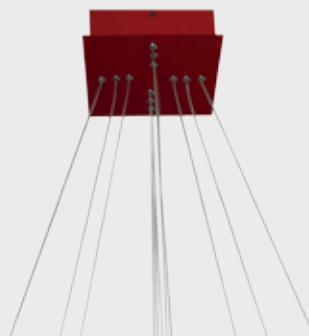

DECORATIVE SUSPENDED FIXTURES

LimbaLed

ELEGANT SERIES

PRODUCT CODE ▪ 005

PRODUCT FEATURES

- Electrostatic powder coated aluminum extrusion body
- High transmission opal diffuser
- High efficiency driver
- SMD Led technology
- 3000-4000-6500 K light color options
- Dimensions and production in different combinations
- Production in desired Ral codes
- Profile size 8X35 mm
- Adjustable lift suspension set

OPTIONS

- 1-3 hours urgent lighting
- ON/OFF controled
- Dimmable with remote control

▪ Products are manufactured in different color bodies according to the RAL code you will provide.