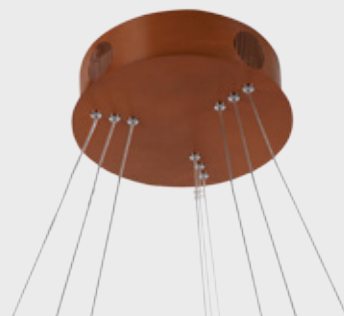

OPTIONS

- 1-3 hours urgent lighting
- ON/OFF controled
- Dimmable with remote control

DECORATIVE SUSPENDED FIXTURES

IMERA SERIES

PRODUCT CODE ▪ 001

PRODUCT FEATURES

- Electrostatic powder coated aluminum extrusion body
- High transmission opal diffuser
- High efficiency driver
- SMD Led technology
- 3000-4000-6500 K light color options
- Dimensions and production in different combinations
- Production in desired Ral codes
- Suspended profile size 20x50 mm
-

OPTIONS

- 1-3 hours urgent lighting
- ON/OFF controled
- Dimmable with remote control

DECORATIVE SUSPENDED FIXTURES

LimbaLed

IMERA SERIES

PRODUCT CODE ▪ 002

PRODUCT FEATURES

- Electrostatic powder coated aluminum extrusion body
- High transmission opal diffuser
- High efficiency driver
- SMD Led technology
- 3000-4000-6500 K light color options
- Dimensions and production in different combinations
- Production in desired Ral codes
- Suspended profile size 20x50 mm