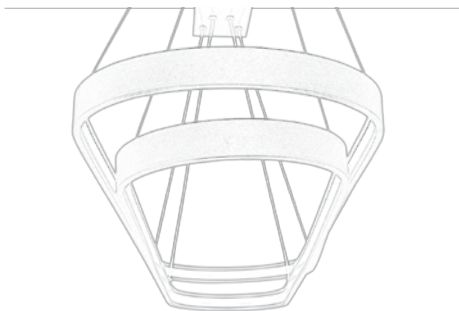

DECORATIVE SUSPENDED FIXTURES

ELEGANT SERIES

PRODUCT CODE ▪ 012

PRODUCT FEATURES

- Electrostatic powder coated aluminum extrusion body
- High transmission opal diffuser
- High efficiency driver
- SMD Led technology
- 3000-4000-6500 K light color options
- Dimensions and production in different combinations
- Production in desired Ral codes
- Profile size 8X35 mm
- Adjustable lift suspension set

OPTIONS

- 1-3 hours urgent lighting
- ON/OFF controled
- Dimmable with remote control