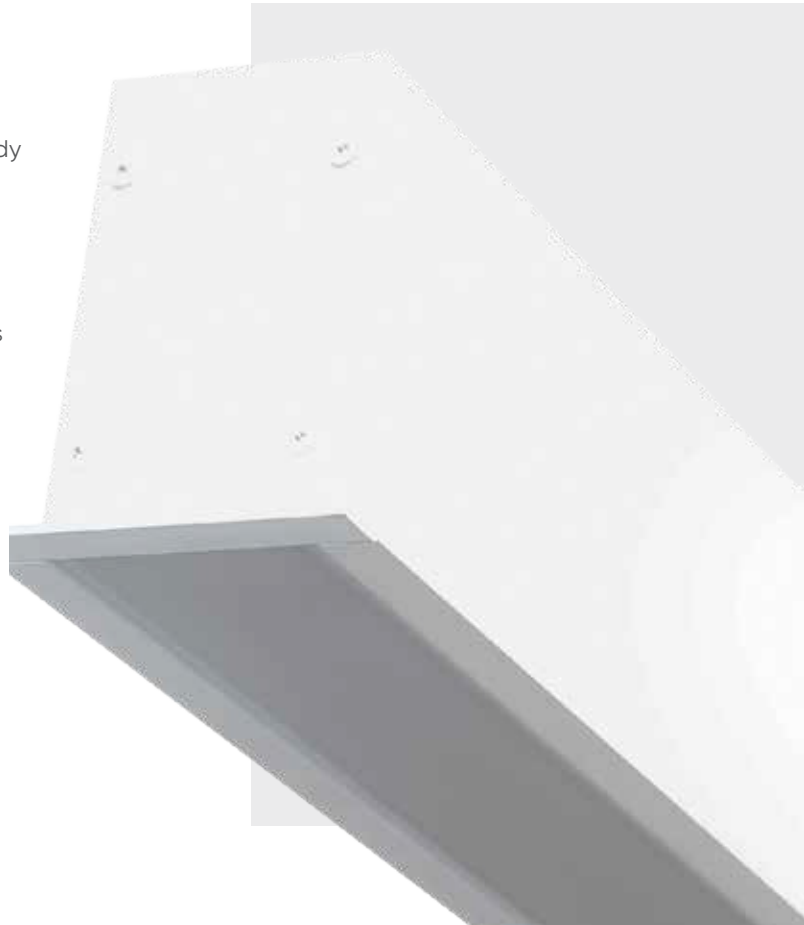

RECESSED LINEER FIXTURES

LimbaLed

DROITSA SERIES

PRODUCT CODE ▪ 001

PRODUCT FEATURES

- Electrostatic powder coated aluminum extrusion body
- High transmission opal diffuser
- High efficiency driver
- SMD Led technology
- 3000-4000-6500 K light color options
- Dimensions and production in different combinations
- Production in desired Ral codes
- Profile size H 85 W 53,66,90
- W (cut size) 55,70,90
- W (weight) 70,82,5,104

OPTIONS

- 1-10V dali-dim
- Corridor function
- 1-3 hours urgent lighting kit
- Recessed