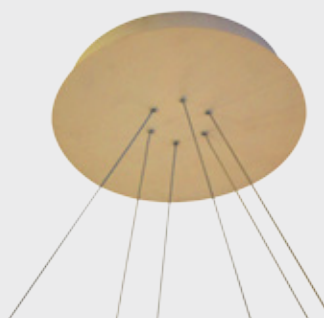

DECORATIVE SUSPENDED FIXTURES

LimbaLed

ROUTE SERIES

PRODUCT CODE - 001

PRODUCT FEATURES

1. Electrostatic powder coated aluminum extrusion body
   - High transmission opal diffuser
   - High efficiency driver
   - SMD Led technology
   - 3000-4000-6500 K light color options
   - Dimensions and production in different combinations
   - Production in desired Ral codes
   - Pendant and surface mounted
2. Profile sizes: H 45,70,80,100,120mm

OPTIONS

- 1-10V dali-dim
- Corridor function
- 1-3 hours urgent lighting
- Suspended
- Surface mounted

▪ Products are manufactured in different color bodies according to the RAL code you will provide.