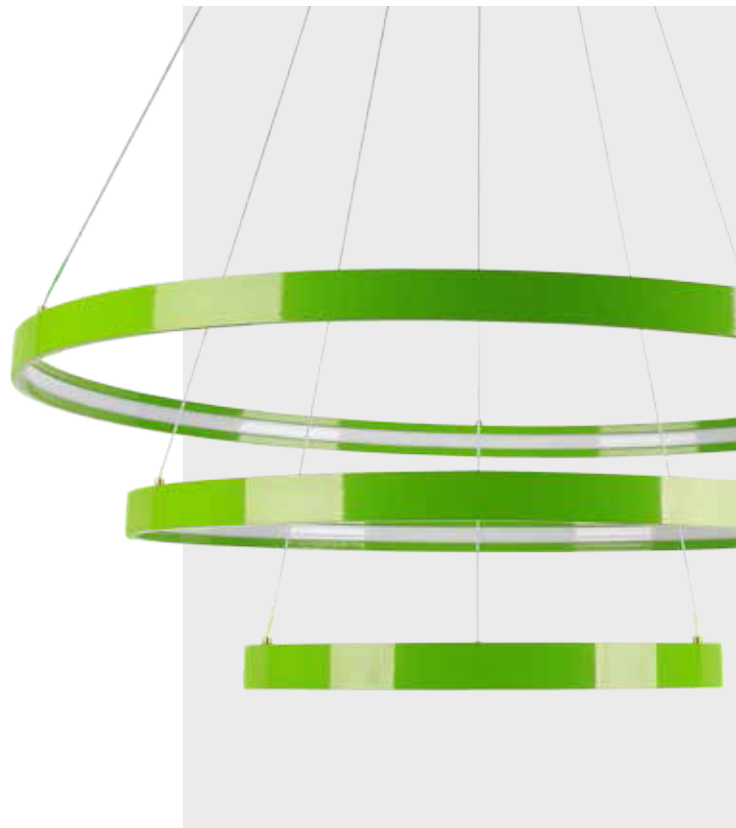

Decorative
Suspended Fixtures
12

Decorative
Surface Mounted Fixtures
74

Decorative
Recessed Fixtures
116

DECORATIVE SUSPENDED FIXTURES

EGEGANT SERIES

PRODUCT CODE ▪ 001

PRODUCT FEATURES

- Electrostatic powder coated aluminum extrusion body
- High transmission opal diffuser
- High efficiency driver
- SMD Led technology
- 3000-4000-6500 K light color options
- Dimensions and production in different combinations
- Production in desired Ral codes
- Profile size 8X35 mm
- Adjustable lift suspension set

OPTIONS

- 1-3 hours urgent lighting kit
- ON/OFF controlled
- Can be Dimm with control

DECORATIVE SCONCE FIXTURES

LimbaLed

ELEGANT SERIES

PRODUCT CODE ▪ 106

PRODUCT FEATURES

- Electrostatic powder coated aluminum extrusion body
- High transmission opal diffuser
- High efficiency driver
- SMD Led technology
- 3000-4000-6500 K light color options
- Dimensions and production in different combinations
- Production in desired Ral codes
- Profile size 8x35 mm
- Adjustable lift suspension set