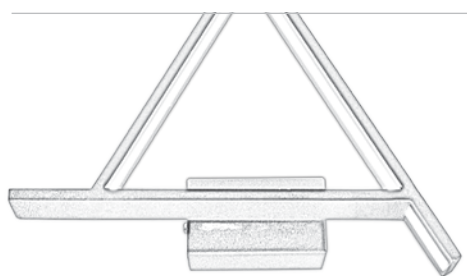

▪ Products are manufactured in different color bodies according to the RAL code you will provide.

DECORATIVE SCONCE FIXTURES

LimbaLed

ELEGANT SERIES

PRODUCT CODE ▪ 114

PRODUCT FEATURES

- Electrostatic powder coated aluminum extrusion body
- High transmission opal diffuser
- High efficiency driver
- SMD Led technology
- 3000-4000-6500 K light color options
- Dimensions and production in different combinations
- Production in desired Ral codes
- Profile size 8x35mm