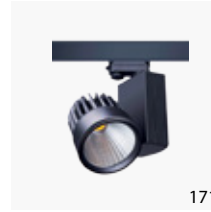

**RAIL SPOT
FIXTURES**