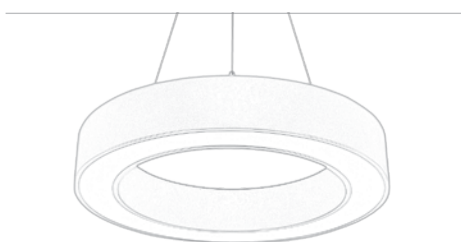

DECORATIVE SUSPENDED FIXTURES

LimbaLed

ROUTE SERIES

PRODUCT CODE ■ 003

PRODUCT FEATURES

- Electrostatic powder coated aluminum extrusion body
- High transmission opal diffuser
- High efficiency driver
- SMD Led technology
- 3000-4000-6500 K light color options
- Dimensions and production in different combinations
- Production in desired Ral codes
- Pendant and surface mounted
- Profile sizes: H 45,70,80,100,120mm

OPTIONS

- 1-10V dali-dim
- Corridor function
- 1-3 hours urgent lighting
- Suspended
- Surface mounted

▪ Products are manufactured in different color bodies according to the RAL code you will provide.