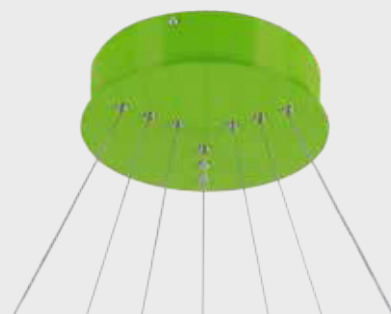

DECORATIVE SUSPENDED FIXTURES

EGEGANT SERIES

PRODUCT CODE ▪ 001

PRODUCT FEATURES

- Electrostatic powder coated aluminum extrusion body
- High transmission opal diffuser
- High efficiency driver
- SMD Led technology
- 3000-4000-6500 K light color options
- Dimensions and production in different combinations
- Production in desired Ral codes
- Profile size 8X35 mm
- Adjustable lift suspension set

OPTIONS

- 1-3 hours urgent lighting kit
- ON/OFF controlled
- Can be Dimm with control