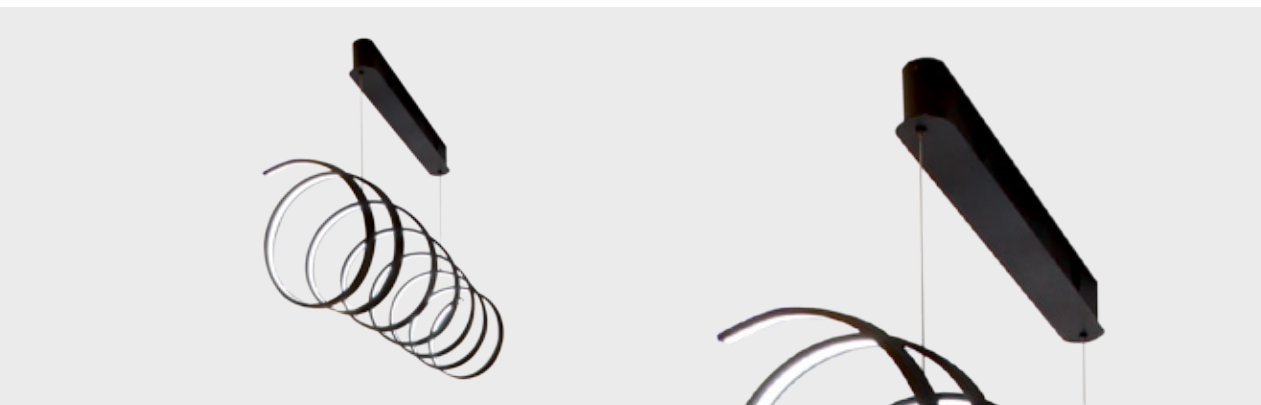

OPTIONS

- 1-3 hours urgent lighting
- ON/OFF controlled
- Dimmable with remote control

DECORATIVE SUSPENDED FIXTURES

ELEGANT SERIES

PRODUCT CODE ▪ 010

PRODUCT FEATURES

- Electrostatic powder coated aluminum extrusion body
- High transmission opal diffuser
- High efficiency driver
- SMD Led technology
- 3000-4000-6500 K light color options
- Dimensions and production in different combinations
- Production in desired Ral codes
- Profile size 8X35 mm
- Adjustable lift suspension set

OPTIONS

- 1-3 hours urgent lighting
- ON/OFF controled
- Dimmable with remote control

DECORATIVE SUSPENDED FIXTURES

LimbaLed

ELEGANT SERIES

PRODUCT CODE ▪ 011

PRODUCT FEATURES

- Electrostatic powder coated aluminum extrusion body
- High transmission opal diffuser
- High efficiency driver
- SMD Led technology
- 3000-4000-6500 K light color options
- Dimensions and production in different combinations
- Production in desired Ral codes
- Profile size 8X35 mm
- Adjustable lift suspension set