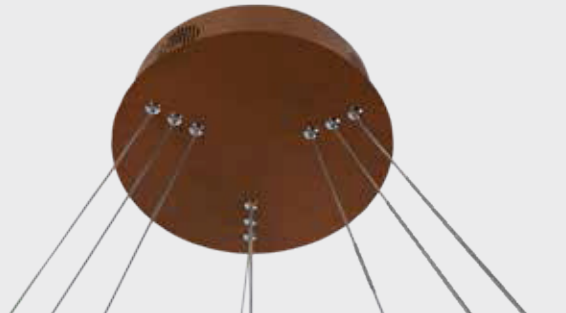

LimbaLed

PRODUCT FEATURES

ÜRÜN KODU ▪ 003

ÜRÜN ÖZELLİKLERİ

- Electrostatic powder coated aluminum extrusion body
- High transmission opal diffuser
- High efficiency driver
- SMD Led technology
- 3000-4000-6500 K light color options
- Dimensions and production in different combinations
- Production in desired Ral codes
- Profile size 8X35 mm
- Adjustable lift suspension set

OPTIONS

- 1-3 hours urgent lighting kit
- ON/OFF control
- Dimmer with remote control

DECORATIVE SUSPENDED FIXTURES

LimbaLed

ELEGANT SERIES

PRODUCT CODE ▪ 004

PRODUCT FEATURES

- Electrostatic powder coated aluminum extrusion body
- High transmission opal diffuser
- High efficiency driver
- SMD Led technology
- 3000-4000-6500 K light color options
- Dimensions and production in different combinations
- Production in desired Ral codes
- Profile size 8X35 mm
- Adjustable lift suspension set