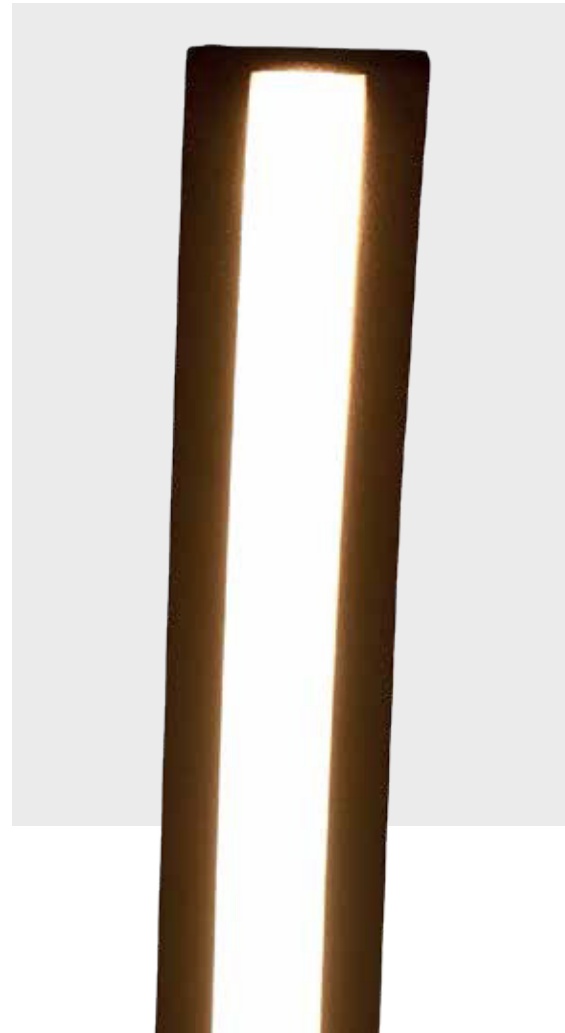

DECORATIVE SCONCE FIXTURES

ELEGANT SERIES

PRODUCT CODE ▪ 111

PRODUCT FEATURES

- Electrostatic powder coated aluminum extrusion body
- High transmission opal diffuser
- High efficiency driver
- SMD Led technology
- 3000-4000-6500 K light color options
- Dimensions and production in different combinations
- Production in desired Ral codes
- Profile size 8x35mm

▪ Products are manufactured in different color bodies according to the RAL code you will provide.