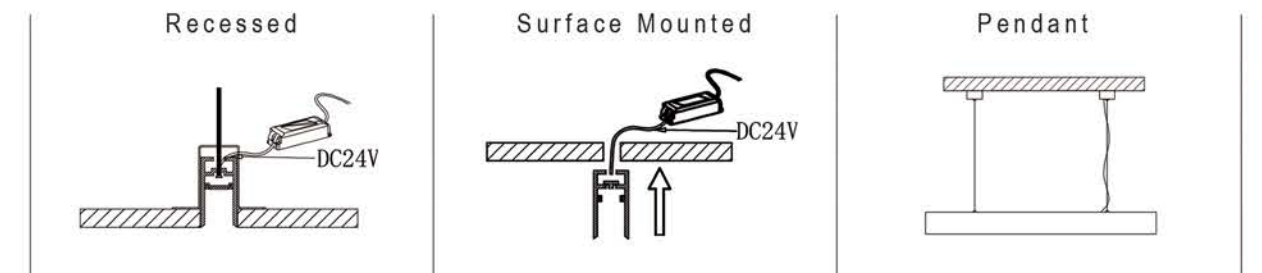

LDL Series

VISIO S

Lamp Load: 31W/m
LED: COB Chip (DC700mA)
Input: DC24V / AC220V PFC>90 50/60Hz+

Renk Sıcaklığı / CCT

2700K / 3720lm
3000K / 4030lm
4000K / 4185lm
5000K / 4340lm
6500K / 4650lm

Renkler / Colors

RED
GREEN
BLUE
RGB
RGB WHITE
DYNAMIC CCT

DIMMABLE ON-OFF / DALI / 0/1-10V / TRIAC / DMX512

Işık Açısı / Beam Angle

Accessory

Renk Seçeneği / Color Selection

B S W Costumize

CITIZEN CREE OSRAM SAMSUNG