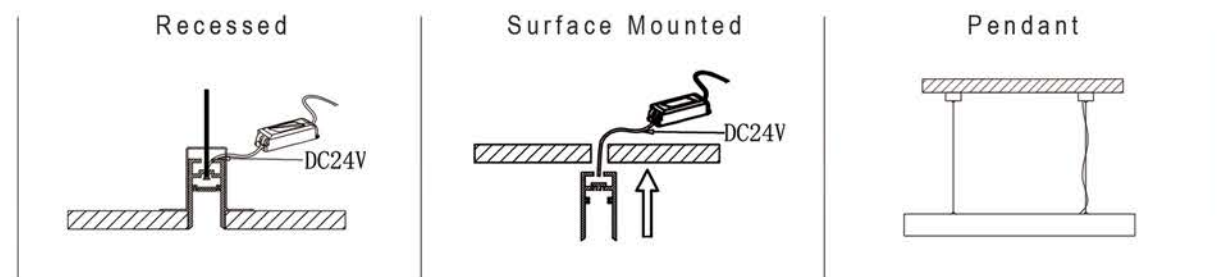

Renk Seçeneği / Color Selection

B S W Costumize

CITIZEN CREE OSRAM SAMSUNG

TW Series

MG Series

MAGNET TRACK LIGHTING SYSTEMS

Magnet Tracklighting Systems Details

Accessory