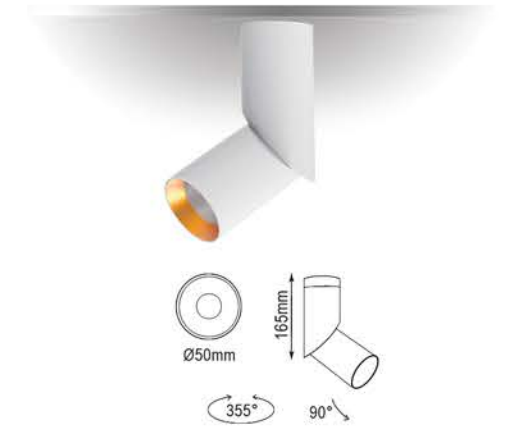

SFT1803029

Lamp Load: 9W
LED: COB Chip (DC150mA)
Input: AC100-240V PFC>90 50/60Hz+

Renk Sıcaklığı / CCT

2700K / 1080lm
3000K / 1170lm
4000K / 1215lm
5000K / 1260lm
6500K / 1350lm

ON-OFF / DALI / 0/1-10V / TRIAC