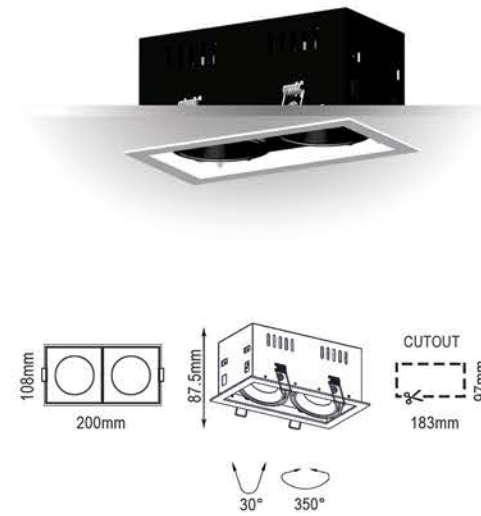

CITIZEN CREE OSRAM SAMSUNG
XICATO SORAA

SFT1805003

Lamp Load: 3*10W / 3*15W
LED: COB Chip (DC660mA / DC1050mA)
Input: AC100-240V PFC>90 50/60Hz+

Renk Sıcaklığı / CCT
2700K / 3600lm / 5400lm
3000K / 3900lm / 5850lm
4000K / 4050lm / 6075lm
5000K / 4200lm / 6300lm
6500K / 4500lm / 6750lm

DIMMABLE ON-OFF / DALI / 0/1-10V / TRIAC

Işık Açısı / Beam Angle