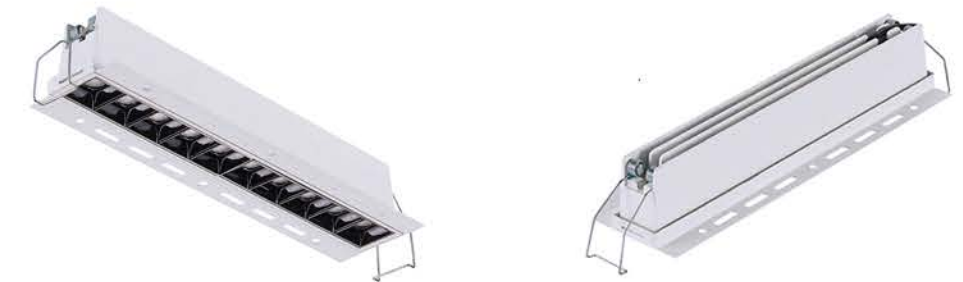

Renk Seçeneği / Color Selection

B S W Costumize

CITIZEN CREE OSRAM SAMSUNG

TW Series

MG Series

MAGNET TRACK LIGHTING SYSTEMS

Magnet Tracklighting Systems Details

Accessory