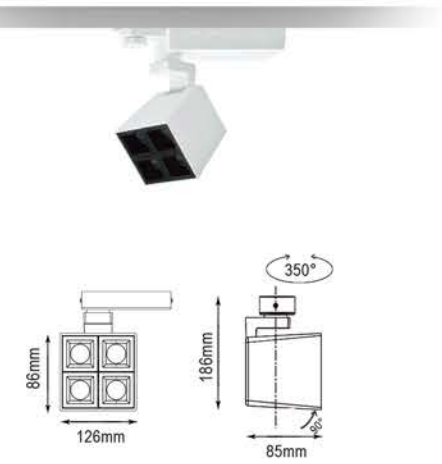

Işık Açısı / Beam Angle

13° 30° 46°

Renk Seçeneği / Color Selection

☐ B ☐ S ☐ W ☐ Costumize

SFT1804034

Lamp Load: 6*5W
LED: SMD Chip (DC1500mA)
Input: AC100-240V PFC>90 50/60Hz+

Renk Sıcaklığı / CCT

2700K / 3600lm
3000K / 3900lm
4000K / 4050lm
5000K / 4200lm
6500K / 45000lm

DIMMABLE ON-OFF / DALI / 0/1-10V / TRIAC