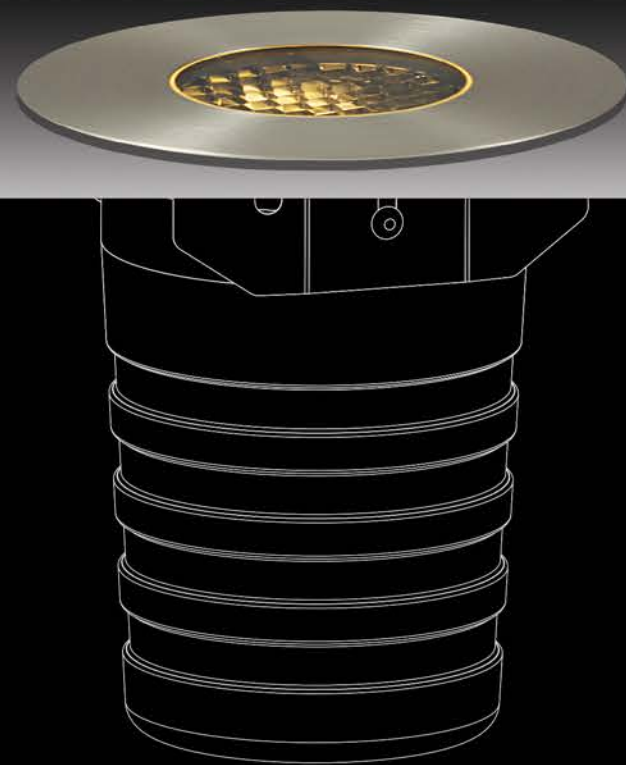

U Series

U3

Lamp Load: 2W
LED: COB Chip (DC100mA)
Input: DC12-24V / AC100-240V PFC>90 50/60Hz+

Renk Sıcaklığı / CCT

2700K / 240lm
3000K / 260lm
4000K / 270lm
5000K / 280lm
6500K / 300lm

DIMMABLE ON-OFF / DALI / 0/1-10V / TRIAC

Model	Lamp Load	Lumen(2700K)	Dimension(mm)	Cut Out(mm)
U2	5W	600lm	Ø59x60	Ø53
U1	9W	1080lm	Ø86x86	Ø80

Işık Açısı / Beam Angle

Renk Seçeneği / Color Selection

B S W Costumize

CITIZEN CREE OSRAM SAMSUNG