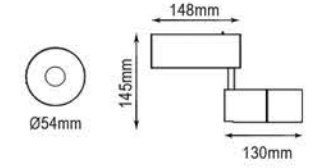

MAGNET TRACK LIGHTING SYSTEMS

MG 03 Series

SFT1808015

Lamp Load: 15W
LED: COB Chip (DC250mA)
Input: DC24V PFC>90 50/60Hz+

Renk Sıcaklığı / CCT

2700K / 1800lm
3000K / 1950lm
4000K / 2025lm
5000K / 2100lm
6500K / 2250lm

DIMMABLE ON-OFF / DALI / 0/1-10V / TRIAC

Işık Açısı / Beam Angle

Buzlu / Frosted Şeffaf / Clear Honey Comb

Renk Seçeneği / Color Selection

☒ B ☐ S ☐ W ☐ Costumize

CITIZEN CREE OSRAM SAMSUNG
XICATO SORAA