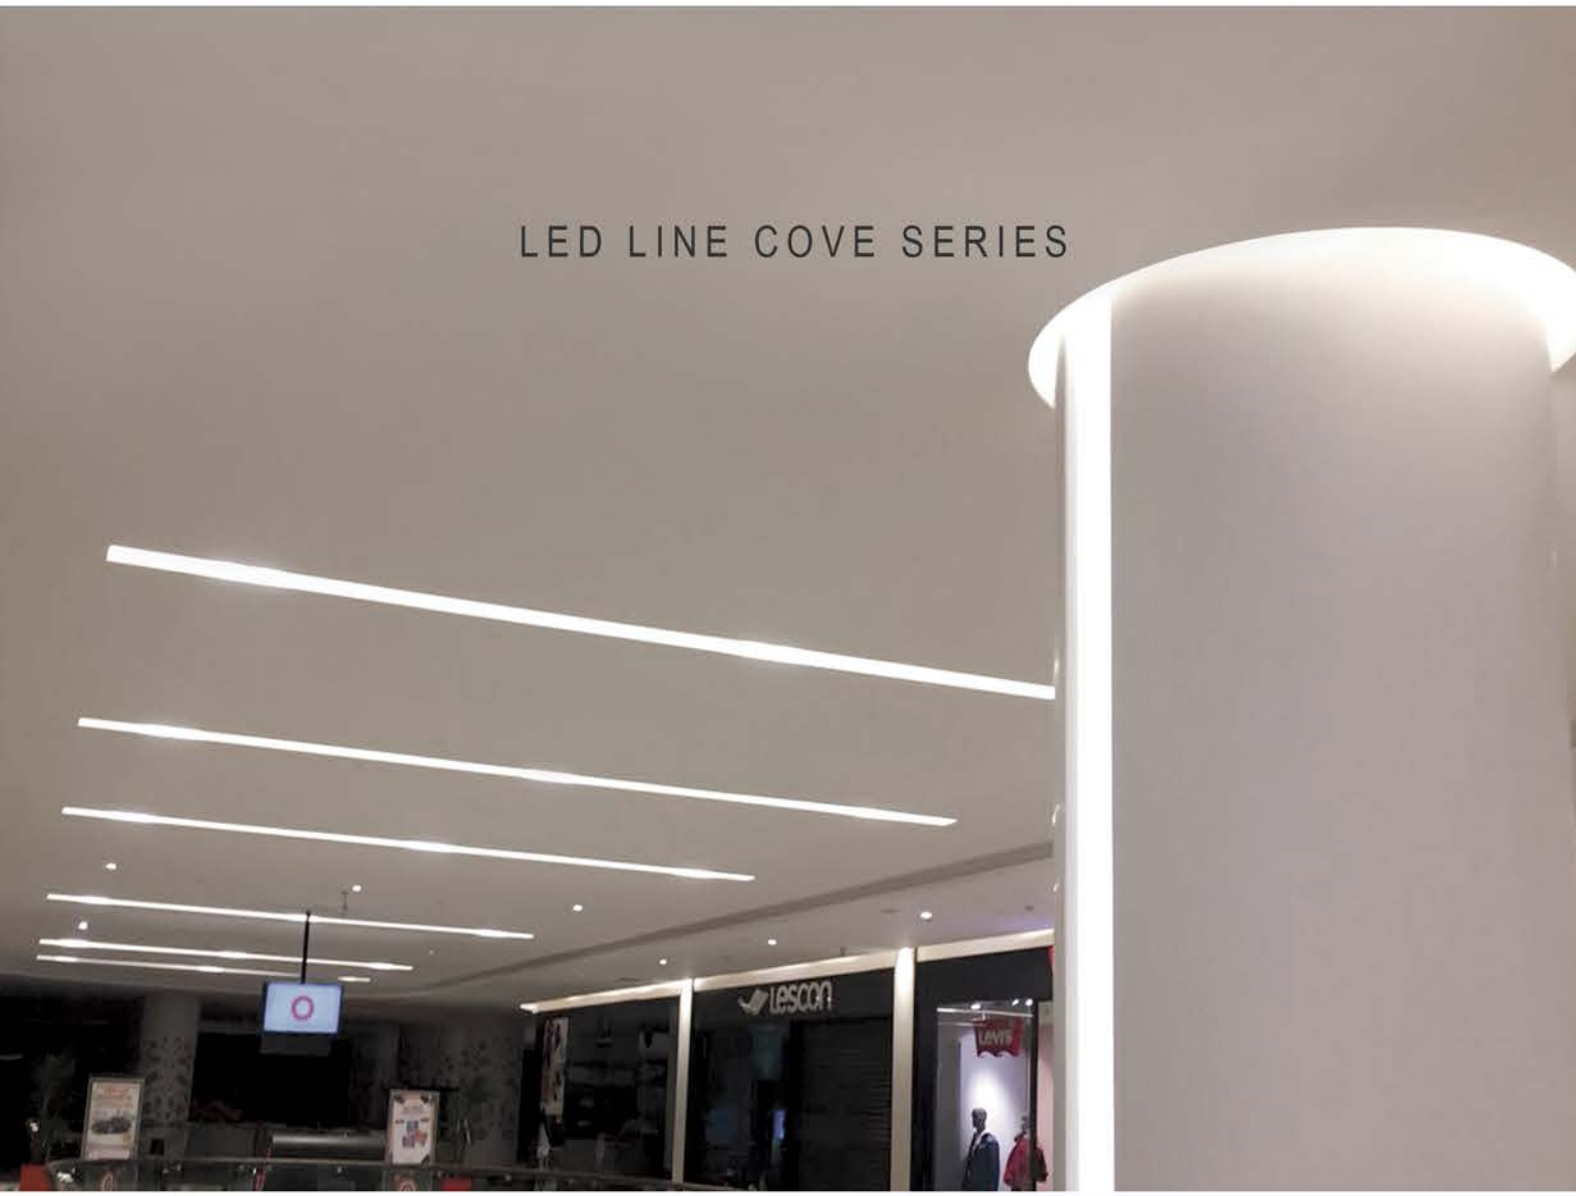

Buzlu / Frosted

Renk Seçeneği / Color Selection

- B
- S
- W
- Costumize

CITIZEN CREE OSRAM SAMSUNG

CITIZEN CREE OSRAM SAMSUNG

LED LINE COVE SERIES

LINE COVE

Lamp Load: 4.8W/m / 26W/m
LED: SMD Chip
Input: DC24V