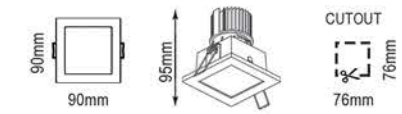

ID Series

IP54

SFT1802067 / SFT1802068

Lamp Load: 7W / 10W
LED: COB Chip (DC200mA / DC250mA)
Input: AC100-240V PFC>90 50/60Hz+

Renk Sıcaklığı / CCT
2700K / 840lm / 1200lm
3000K / 910lm / 1300lm
4000K / 945lm / 1350lm
5000K / 980lm / 1400lm
6500K / 1050lm / 1500lm

DIMMABLE ON-OFF / DALI / 0/1-10V / TRIAC

İşık Açısı / Beam Angle

Buzlu / Frosted Şeffaf / Clear

Renk Seçeneği / Color Selection
☐ B ☐ S ☐ W ☐ Costumize

SFT1802069 / SFT1802070

Lamp Load: 7W / 10W
LED: COB Chip (DC200mA / DC250mA)
Input: AC100-240V PFC>90 50/60Hz+

Renk Sıcaklığı / CCT
2700K / 840lm / 1200lm
3000K / 910lm / 1300lm
4000K / 945lm / 1350lm
5000K / 980lm / 1400lm
6500K / 1050lm / 1500lm

DIMMABLE ON-OFF / DALI / 0/1-10V / TRIAC

İşık Açısı / Beam Angle

Buzlu / Frosted Şeffaf / Clear

Renk Seçeneği / Color Selection
☐ B ☐ S ☐ W ☐ Costumize

CITIZEN CREE OSRAM SAMSUNG