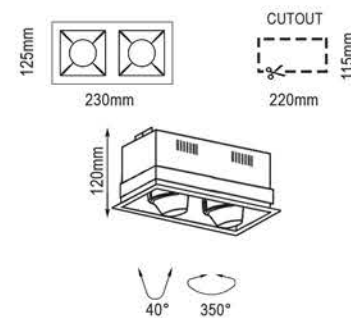

Işık Açısı / Beam Angle

Renk Seçeneği / Color Selection

☒ B ☐ S ☐ W ☐ Costumize

CITIZEN CREE OSRAM SAMSUNG
XICATO SORAA

SFT1802049

Lamp Load: 3*10W
LED: COB Chip (DC700mA)
Input: AC100-240V PFC>90 50/60Hz+

Renk Sıcaklığı / CCT

2700K / 3600lm
3000K / 3900lm
4000K / 4050lm
5000K / 4200lm
6500K / 4500lm

DIMMABLE ON-OFF / DALI / 0/1-10V / TRIAC