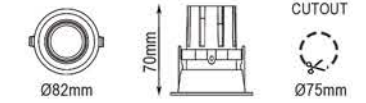

SFT1800001

0° ~17° Tilt 360° Horizontally