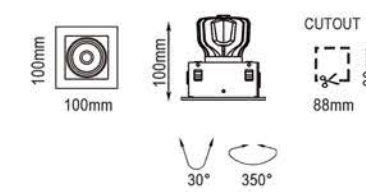

SFT1803004 SFT1803005 SFT1803006 SFT1803007 / SFT1803008

Model	Lamp Load	Lumen(2700K)	Dimension(mm)	Cut Out(mm)
SFT1803005	18W	2160lm	110x110x111	98x98
SFT1803006	24W	2880lm	130x130x123	118x118
SFT1803007	36W	4320lm	155x155x147	142x142
SFT1803008	42W	5040lm	155x155x147	142x142

Işık Açısı / Beam Angle