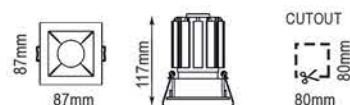

SFT1804001 / SFT1804002

Lamp Load: 11W / 15W
LED: COB Chip (DC250mA / DC350mA)
Input: AC100-240V PFC>90 50/60Hz+

Renk Sıcaklığı / CCT
2700K / 1320lm / 1800lm
3000K / 1430lm / 1950lm
4000K / 1485lm / 2025lm
5000K / 1540lm / 2100lm
6500K / 1650lm / 2250lm

DIMMABLE ON-OFF / DALI / 0/1-10V / TRIAC

Işık Açısı / Beam Angle

Renk Seçeneği / Color Selection
B S W Costumize

Model	Lamp Load	Height
SFT1804001	11W	85.5mm
SFT1804002	15W	100mm

SFT1804003

Lamp Load: 20W
LED: COB Chip (DC500mA)
Input: AC100-240V PFC>90 50/60Hz+

Renk Sıcaklığı / CCT
2700K / 2400lm
3000K / 2600lm
4000K / 2700lm
5000K / 2800lm
6500K / 3000lm

DIMMABLE ON-OFF / DALI / 0/1-10V / TRIAC

Işık Açısı / Beam Angle

Renk Seçeneği / Color Selection
B S W Costumize

CITIZEN CREE OSRAM SAMSUNG
XICATO SORAA

SFT1804004 / SFT1804005

Lamp Load: 11W / 15W
LED: COB Chip (DC250mA / DC350mA)
Input: AC100-240V PFC>90 50/60Hz+

Renk Sıcaklığı / CCT
2700K / 1320lm / 1800lm
3000K / 1430lm / 1950lm
4000K / 1485lm / 2025lm
5000K / 1540lm / 2100lm
6500K / 1650lm / 2250lm

DIMMABLE ON-OFF / DALI / 0/1-10V / TRIAC

Işık Açısı / Beam Angle

Renk Seçeneği / Color Selection
B S W Costumize

Model	Lamp Load	Height
SFT1804004	11W	85.5mm
SFT1804005	15W	100mm

SFT1804006

Lamp Load: 20W
LED: COB Chip (DC500mA)
Input: AC100-240V PFC>90 50/60Hz+

Renk Sıcaklığı / CCT
2700K / 2400lm
3000K / 2600lm
4000K / 2700lm
5000K / 2800lm
6500K / 3000lm

DIMMABLE ON-OFF / DALI / 0/1-10V / TRIAC

Işık Açısı / Beam Angle

Renk Seçeneği / Color Selection
B S W Costumize

CITIZEN CREE OSRAM SAMSUNG
XICATO SORAA