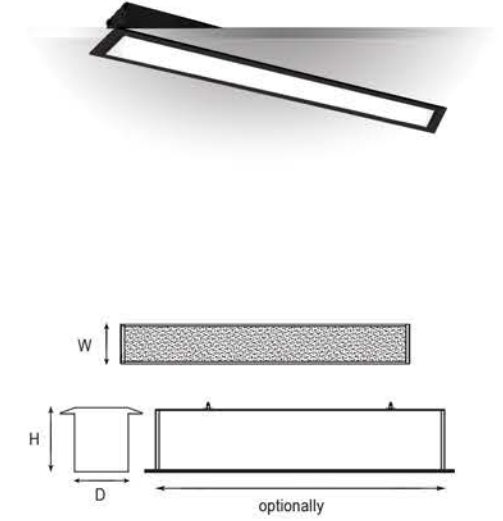

Recessed

DC24V

Model	Lamp Load	W(mm)	H(mm)	D(mm)
SFT-962	12W/m	24	11.2	13.15
SFT-12K	12W/m	29	20	18
SFT-15K	12W/m	50	40	32
SFT-17K	2*12W/m	72	36	50
SFT-19K	3*12W/m	96	37	76

Accessory

Flat glass

Renk Seçeneği / Color Selection

☐ B ☐ S ☐ W ☐ Costumize