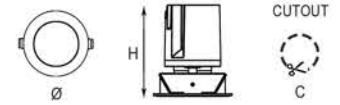

Renk Sıcaklığı / CCT

2700K / 960lm
3000K / 1040lm
4000K / 1080lm
5000K / 1120lm
6500K / 1200lm

DIMMABLE ON-OFF / DALI / 0/1-10V / TRIAC

MAX 45°
 350° Horizontally

FIXED	ADJUSTABLE	ADJUSTABLE	FIXED
SFT1810015 SFT1810016	SFT1810017 SFT1810018	SFT1810019 SFT1810020	SFT1810021 SFT1810022

Model	Lamp Load	Lumen(2700K)	ØxH(mm)	CutOut C (mm)
SFT1810015	8W	960lm	Ø80x88	Ø65
SFT1810016	12W	1440lm	Ø80x88	Ø65
SFT1810017	8W	960lm	Ø86x91	Ø75
SFT1810018	12W	1440lm	Ø86x91	Ø75
SFT1810019	8W	960lm	Ø86x99	Ø75
SFT1810020	12W	1440lm	Ø86x99	Ø75
SFT1810021	8W	960lm	Ø77x85	Ø65
SFT1810022	12W	1440lm	Ø77x85	Ø65