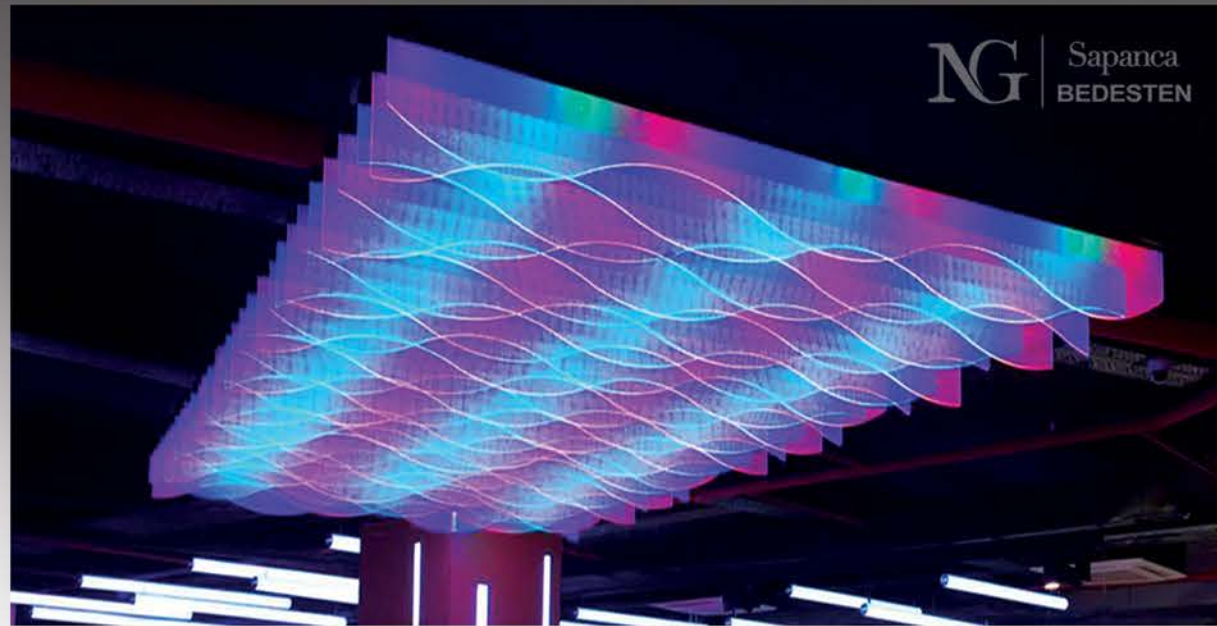

SMARTGLASS