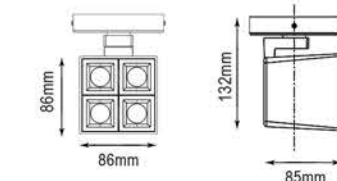

Işık Açısı / Beam Angle

13° 30° 46°

355° 90°

Renk Seçeneği / Color Selection

☐ B ☐ S ☐ W ☐ Costumize