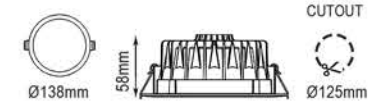

Işık Açısı / Beam Angle

Renk Seçeneği / Color Selection

☐ B ☐ S ☐ W

SFT1804027

Lamp Load: 15W
LED: COB Chip (DC350mA)
Input: AC100-240V PFC>90 50/60Hz+

Renk Sıcaklığı / CCT

2700K / 1800lm
3000K / 1950lm
4000K / 2025lm
5000K / 2100lm
6500K / 2250lm

ON-OFF / DALI / 0/1-10V / TRIAC