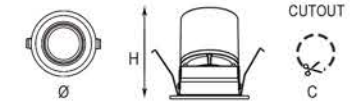

Renk Sıcaklığı / CCT

2700K / 720lm
3000K / 780lm
4000K / 810lm
5000K / 840lm
6500K / 900lm

ON-OFF / DALI / 0/1-10V / TRIAC

MAX 45°
350° Horizontally

ADJUSTABLE	FIXED	ADJUSTABLE	FIXED
SFT1810001	SFT1810002	SFT1810003	SFT1810004

Model	Lamp Load	Lumen(2700K)	ØxH(mm)	CutOut C(mm)
SFT1810001	6W	720lm	Ø65x75	Ø55
SFT1810002	6W	720lm	Ø65x70	Ø55
SFT1810003	6W	720lm	Ø65x75	Ø55
SFT1810004	6W	720lm	Ø65x70	Ø55