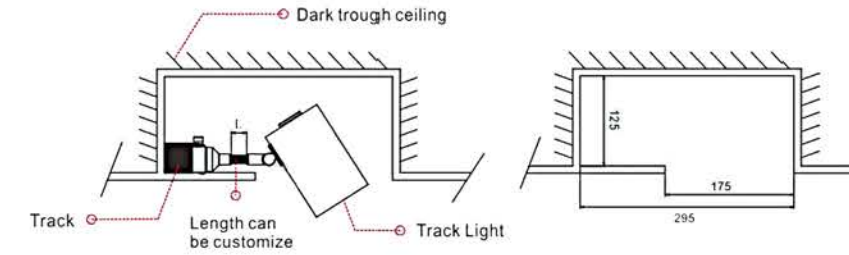

Buzlu / Frosted Şeffaf / Clear Honey Comb

Renk Seçeneği / Color Selection

B S W Costumize

CITIZEN CREE OSRAM SAMSUNG
XICATO SORAA