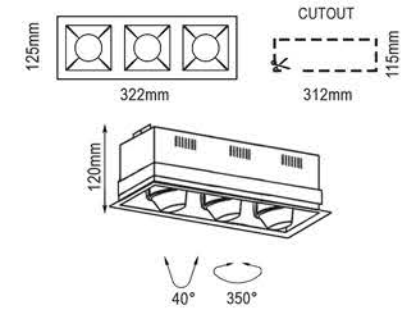

Işık Açısı / Beam Angle

Renk Seçeneği / Color Selection

☒ B ☐ S ☐ W ☐ Costumize

CITIZEN CREE OSRAM SAMSUNG
XICATO SORAA