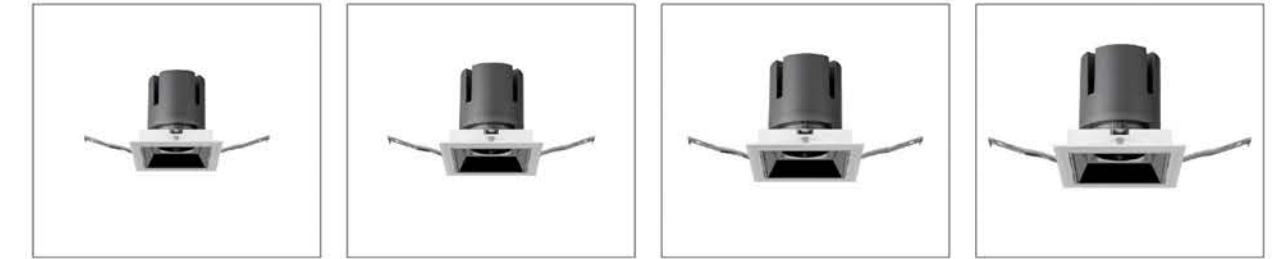

SFT1806009 / SFT1806010

SFT1806011 / SFT1806012

SFT1806013 / SFT1806014

SFT1806015 / SFT1806016

Model	Lamp Load	Lumen(2700K)	Dimension(mm)	Cut Out(mm)
SFT1806010	12W	1440lm	90x90x97	75x75
SFT1806011	15W	1800lm	115x115x127	100x100
SFT1806012	20W	2400lm	115x115x127	100x100
SFT1806013	25W	3000lm	140x140x160	125x125
SFT1806014	30W	3600lm	140x140x160	125x125
SFT1806015	35W	4200lm	165x165x175	150x150
SFT1806016	40W	4800lm	165x165x175	150x150

Işık Açısı / Beam Angle

Altın / Golden Gümüş / Silver Siyah / Black Beyaz / White Buzlu / Frosted Şeffaf / Clear Honey Comb

Renk Seçeneği / Color Selection B S W Customize

CITIZEN CREE OSRAM SAMSUNG XICATO SORAA