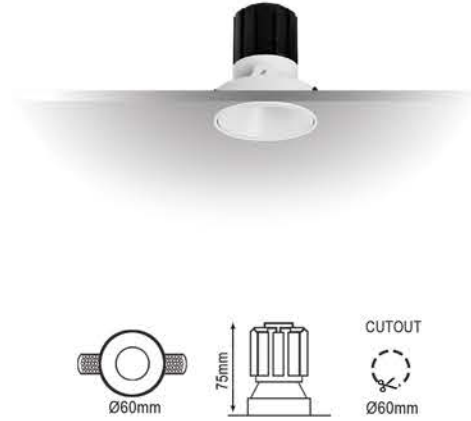

SFT1804013

Lamp Load: 5W
LED: COB Chip (DC100mA)
Input: AC100-240V PFC>90 50/60Hz+

Renk Sıcaklığı / CCT

2700K / 600lm
3000K / 650lm
4000K / 675lm
5000K / 700lm
6500K / 750lm

DIMMABLE ON-OFF / DALI / 0/1-10V / TRIAC

Işık Açısı / Beam Angle

Renk Seçeneği / Color Selection
B **S** **W** Costumize