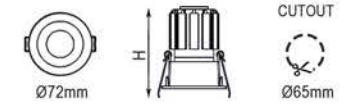

DIMMABLE ON-OFF / DALI / 0/1-10V / TRIAC

Işık Açısı / Beam Angle

Renk Seçeneği / Color Selection
B S W Costumize

Model	Lamp Load	Height
SFT1804004	11W	85.5mm
SFT1804005	15W	100mm

SFT1804006

Lamp Load: 20W
LED: COB Chip (DC500mA)
Input: AC100-240V PFC>90 50/60Hz+