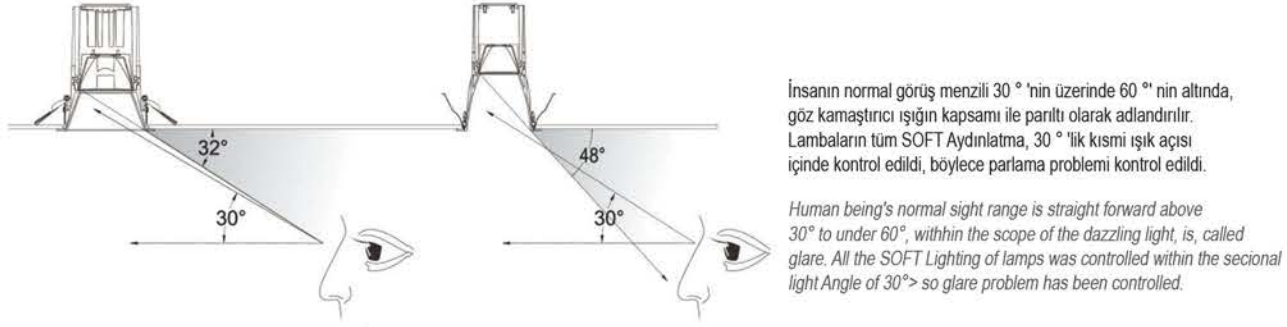

Aydınlatma dağılımı için çeşitli ışık açısı seçenekleri / Various light angle options for lighting distribution

Tekdüz Duvar Boyama / Uniform Wall Wash

Müzeler, mimari, iç cephe, raf vb. Aydınlatmalara uygundur.
Apply to museums, architecture, interior wall, shelf etc. lighting

Yoğun Duvar Boyama / Intensive Wall Wash

Duvar sanatı galerisi, takı ekran, şirket LOGO gibi dekoratif aydınlatma vurgulamak için uygundur.
Apply to mural art gallery, jewelry display, such as company LOGO to highlight the decorative lighting

Koridor Boyama / Corridor Wall Wash

Parlak, iki boyutlu duvar görünümü, mimari alanın net olmasını, koridorun geniş görünmesini sağlar.
Make a bright, two dimensional wall, let the architectural space be clearly, make the corridor looking spacious