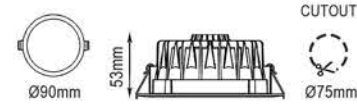

SFT1804024

Lamp Load: 7W
LED: COB Chip (DC220mA)
Input: AC100-240V PFC>90 50/60Hz+

Renk Sıcaklığı / CCT

2700K / 840lm
3000K / 910lm
4000K / 945lm
5000K / 980lm
6500K / 1050lm

ON-OFF / DALI / 0/1-10V / TRIAC

Işık Açısı / Beam Angle

Renk Seçeneği / Color Selection

☐ B ☐ S ☐ W

SFT1804025

Lamp Load: 10W
LED: COB Chip (DC270mA)
Input: AC100-240V PFC>90 50/60Hz+

Renk Sıcaklığı / CCT

2700K / 1200lm
3000K / 1300lm
4000K / 1350lm
5000K / 1400lm
6500K / 1500lm

ON-OFF / DALI / 0/1-10V / TRIAC