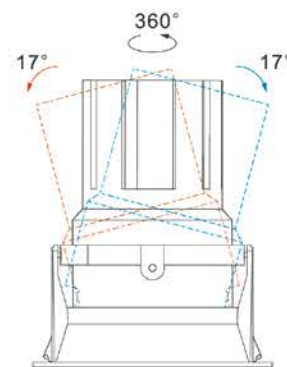

SFT1800001

Lamp Load: 5W
LED: COB Chip (DC120mA)
Input: AC100-240V PFC>90 50/60Hz+

Renk Sıcaklığı / CCT

2700K / 600lm
3000K / 650lm
4000K / 675lm
5000K / 700lm
6500K / 750lm

DIMMABLE ON-OFF / DALI / 0/1-10V / TRIAC

0° ~17° Tilt 360° Horizontally

Model	Lamp Load	Lumen(2700K)	Dimension(mm)	Cut Out(mm)
SFT1800002	7W	840lm	Ø82x70	Ø75
SFT1800003	10W	1200lm	Ø95x111	Ø85
SFT1800004	12W	1440lm	Ø95x111	Ø85
SFT1800005	15W	1800lm	Ø120x144	Ø105
SFT1800006	20W	2400lm	Ø120x144	Ø105

Işık Açısı / Beam Angle

Altın / Golden Gümüş / Silver Siyah / Black Beyaz / White

Açılı Cam/ Angle PMMA Buzlu / Frosted Şeffaf / Clear Honey Comb Renkli Filtre/ Color Filters

Renk Seçeneği / Color Selection

B S W Customize

CITIZEN CREE OSRAM SAMSUNG
XICATO SORAA