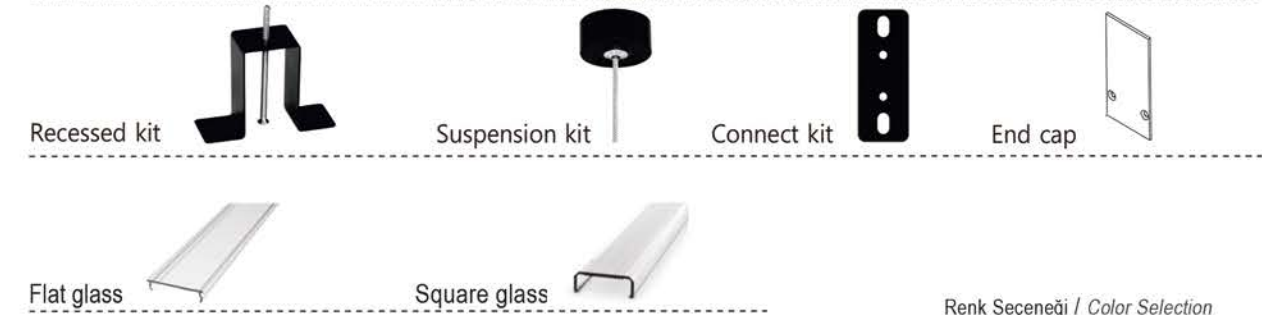

Accessory

Renk Seçeneği / Color Selection

B S W Costumize

CITIZEN CREE OSRAM SAMSUNG