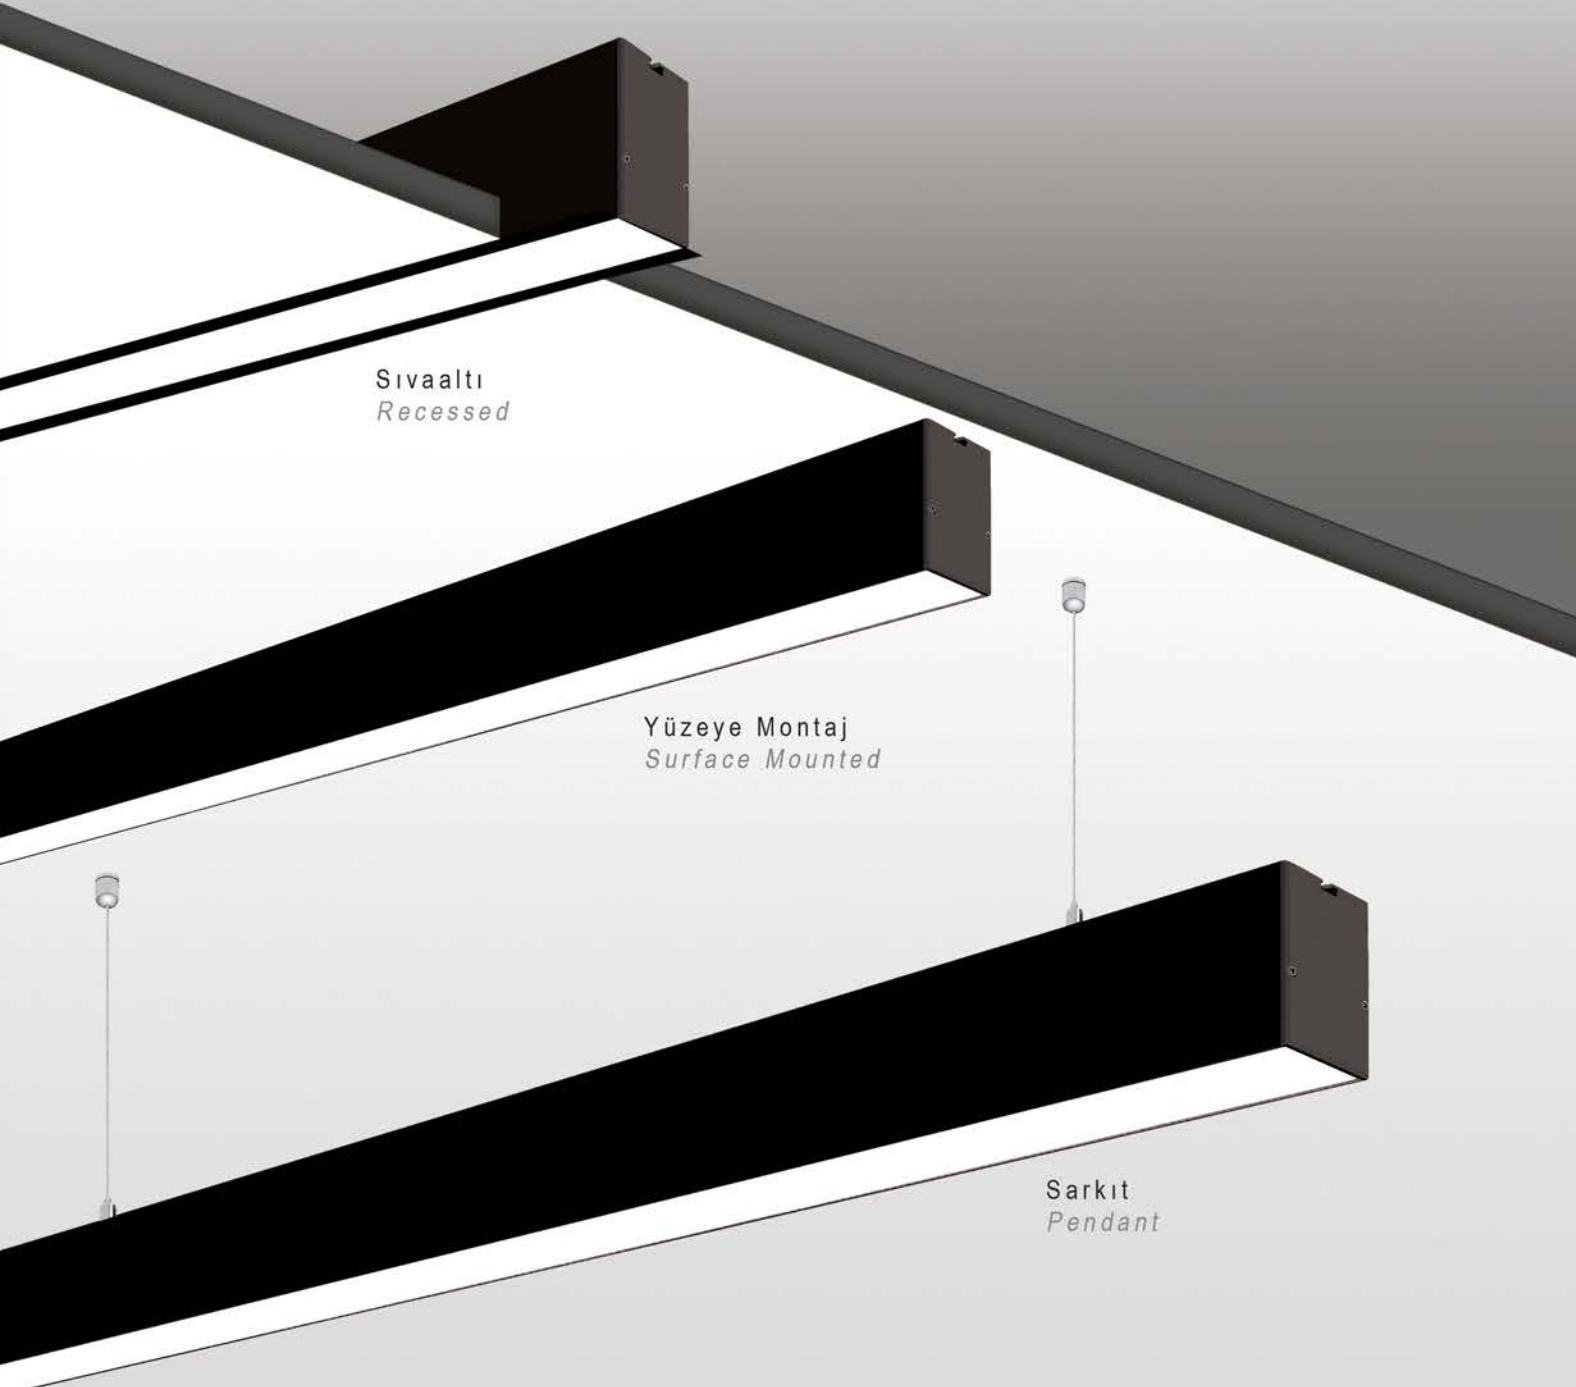

LDL Series

VISIO S

Lamp Load: 31W/m
LED: COB Chip (DC700mA)
Input: DC24V / AC220V PFC>90 50/60Hz+

Renk Sıcaklığı / CCT

2700K / 3720lm
3000K / 4030lm
4000K / 4185lm
5000K / 4340lm
6500K / 4650lm

Renkler / Colors

RED
GREEN
BLUE
RGB
RGB WHITE
DYNAMIC CCT

DIMMABLE ON-OFF / DALI / 0/1-10V / TRIAC / DMX512

Işık Açısı / Beam Angle