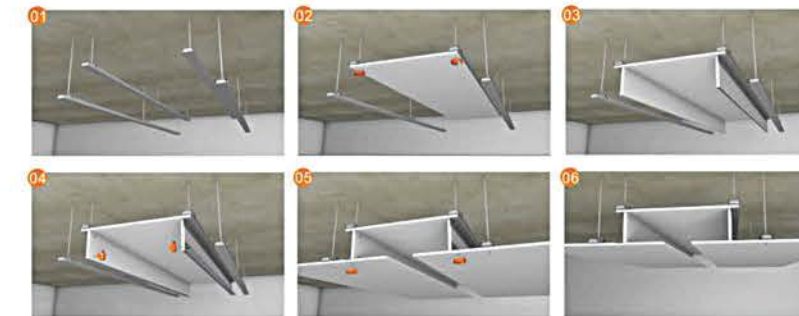

Buzlu / Frosted Şeffaf / Clear Honey Comb

Renk Seçeneği / Color Selection

B S W Costumize

CITIZEN CREE OSRAM SAMSUNG
XICATO SORAA