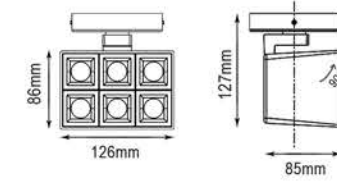

Işık Açısı / Beam Angle

13° 30° 46°