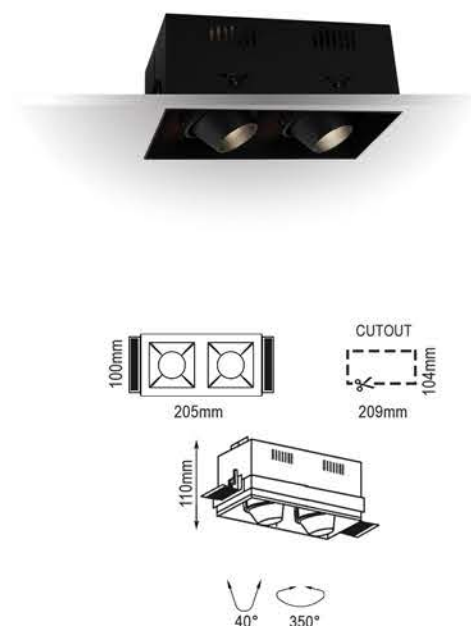

Işık Açısı / Beam Angle

Renk Seçeneği / Color Selection

☒ B ☐ S ☐ W ☐ Costumize

CITIZEN CREE OSRAM SAMSUNG
XICATO SORAA

SFT1802052

Lamp Load: 3*10W
LED: COB Chip (DC700mA)
Input: AC100-240V PFC>90 50/60Hz+

Renk Sıcaklığı / CCT

2700K / 3600lm
3000K / 3900lm
4000K / 4050lm
5000K / 4200lm
6500K / 4500lm

DIMMABLE ON-OFF / DALI / 0/1-10V / TRIAC