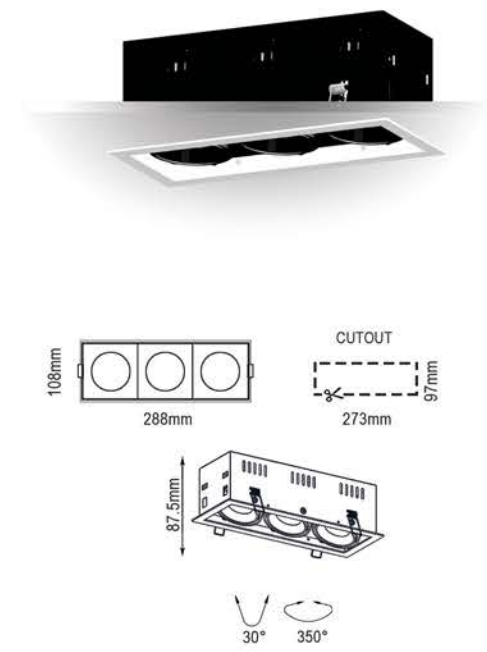

CITIZEN CREE OSRAM SAMSUNG
XICATO SORAA