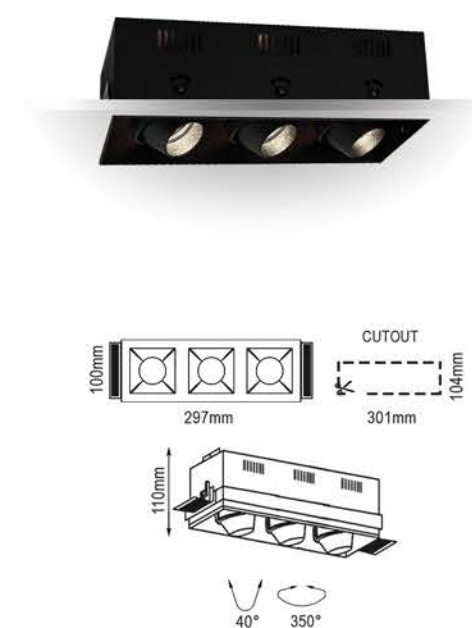

Işık Açısı / Beam Angle

Renk Seçeneği / Color Selection

☒ B ☐ S ☐ W ☐ Costumize

CITIZEN CREE OSRAM SAMSUNG
XICATO SORAA