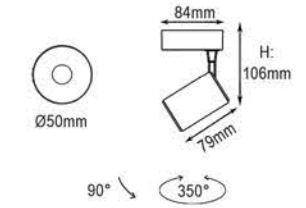

SFT1801033

SFT1801034

SFT1801035

SFT1801036

SFT1801037

SFT1801038

Model	Lamp Load	LED	Lumen(2700K)	Dimension(mm)
SFT1801034	9W	COB	1080lm	Ø50x85x88xH:115
SFT1801035	12W	COB	1440lm	Ø50x110x126xH:117
SFT1801036	15W	COB	1800lm	Ø60x127x126xH:123
SFT1801037	20W	COB	2400lm	Ø60x132x144xH:137
SFT1801038	30W	COB	3600lm	Ø73x150x206xH:167