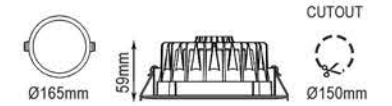

Işık Açısı / Beam Angle

Renk Seçeneği / Color Selection

☐ B ☐ S ☐ W