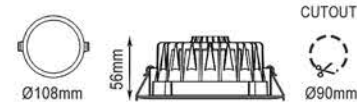

Işık Açısı / Beam Angle

Renk Seçeneği / Color Selection

☐ B ☐ S ☐ W