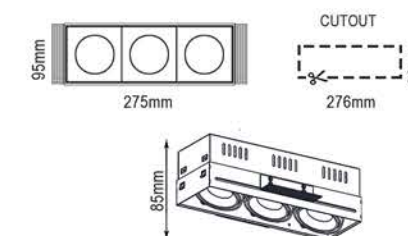

Işık Açısı / Beam Angle

Renk Seçeneği / Color Selection

☐ B ☐ S ☐ W ☐ Costumize

CITIZEN CREE OSRAM SAMSUNG
XICATO SORAA