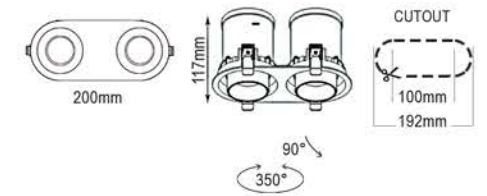

Renk Seçeneği / Color Selection

☐ B ☐ S ☐ W ☐ Costumize

CITIZEN CREE OSRAM SAMSUNG