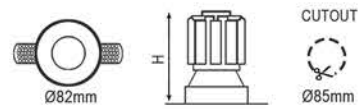

Renk Seçeneği / Color Selection
B **S** **W** Costumize

Model	Lamp Load	Height
SFT1804014	9W	100mm
SFT1804015	15W	115mm