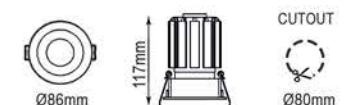

CITIZEN CREE OSRAM SAMSUNG
XICATO SORAA