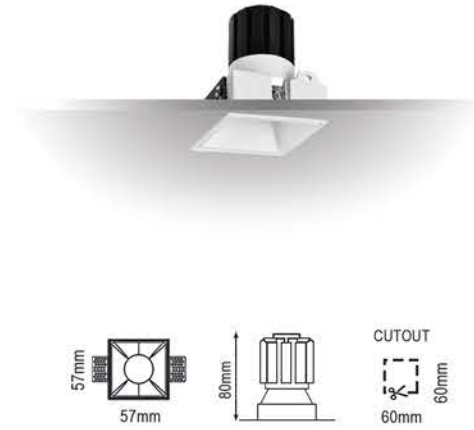

SFT1804017

Lamp Load: 5W
LED: COB Chip (DC100mA)
Input: AC100-240V PFC>90 50/60Hz+

Renk Sıcaklığı / CCT

2700K / 600lm
3000K / 650lm
4000K / 675lm
5000K / 700lm
6500K / 750lm

DIMMABLE ON-OFF / DALI / 0/1-10V / TRIAC

Işık Açısı / Beam Angle

Renk Seçeneği / Color Selection
B **S** **W** **Costumize**