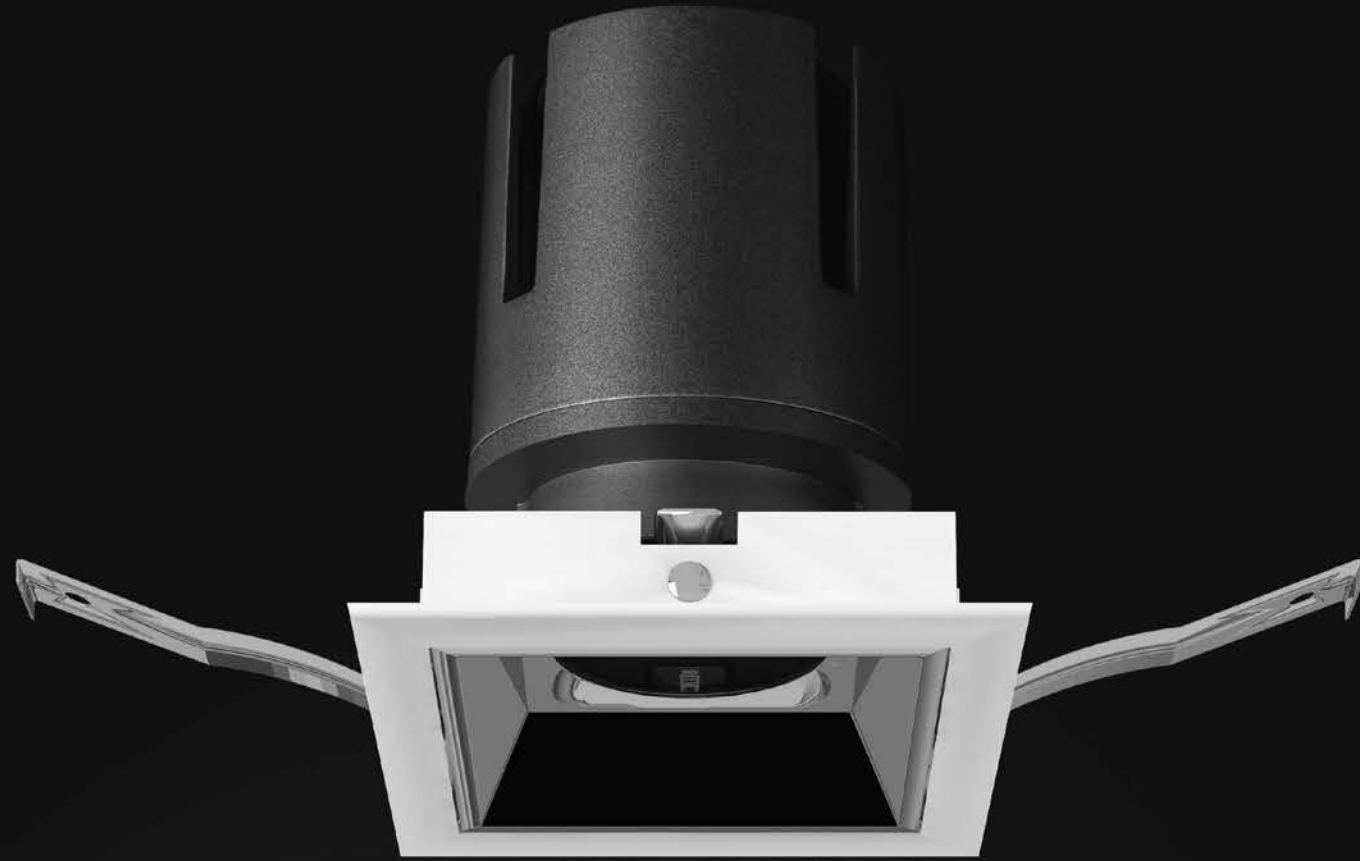

PT02

SFT1806009

Lamp Load: 9W
LED: COB Chip (DC200mA)
Input: AC100-240V PFC>90 50/60Hz+

Renk Sıcaklığı / CCT

- 2700K / 1080lm
- 3000K / 1170lm
- 4000K / 1215lm
- 5000K / 1260lm
- 6500K / 1350lm

DIMMABLE ON-OFF / DALI / 0/1-10V / TRIAC