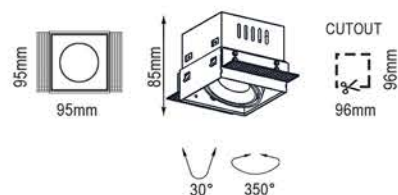

SFT1805004

Lamp Load: 10W / 15W
LED: COB Chip (DC220mA / DC350mA)
Input: AC100-240V PFC>90 50/60Hz+

Renk Sıcaklığı / CCT

2700K / 1200lm / 1800lm
3000K / 1300lm / 1950lm
4000K / 1350lm / 2025lm
5000K / 1400lm / 2100lm
6500K / 1500lm / 2250lm

ON-OFF / DALI / 0/1-10V / TRIAC

Işık Açısı / Beam Angle

Renk Seçeneği / Color Selection

☐ B ☐ S ☐ W ☐ Costumize

SFT1805005

Lamp Load: 2*10W / 2*15W
LED: COB Chip (DC440mA / DC700mA)
Input: AC100-240V PFC>90 50/60Hz+

Renk Sıcaklığı / CCT

2700K / 2400lm / 3600lm
3000K / 2600lm / 3900lm
4000K / 2700lm / 4050lm
5000K / 2800lm / 4200lm
6500K / 3000lm / 4500lm

ON-OFF / DALI / 0/1-10V / TRIAC