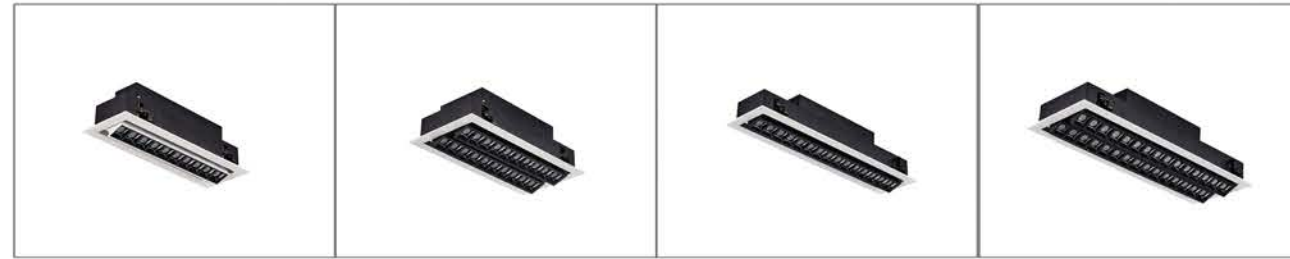

SFT1809006

Lamp Load: 20W
LED: HIGH Power
Input: AC220V PFC>90 50/60Hz+

Renk Sıcaklığı / CCT

2700K / 2400lm
3000K / 2600lm
4000K / 2700lm
5000K / 2800lm
6500K / 3000lm

ON-OFF / DALI / 0/1-10V / TRIAC

SFT1809006

SFT1809007

SFT1809008

SFT1809009

Model	Lamp Load	Lumen(2700K)	A x B(mm)	H(mm)	C x D(mm)
SFT1809006	20W	2400lm	105x312	96	90x293
SFT1809007	40W	4800lm	159x312	96	143x293
SFT1809008	30W	3600lm	105x444	96	90x425
SFT1809009	60W	7200lm	159x444	96	143x425

Işık Açısı / Beam Angle

Renk Seçeneği / Color Selection

☐ B ☐ S ☐ W ☐ Costumize

CITIZEN CREE OSRAM SAMSUNG

SFT1809010

Lamp Load: 2W
LED: HIGH Power
Input: AC220V PFC>90 50/60Hz+

Renk Sıcaklığı / CCT

2700K / 240lm
3000K / 260lm
4000K / 270lm
5000K / 280lm
6500K / 300lm

ON-OFF / DALI / 0/1-10V / TRIAC