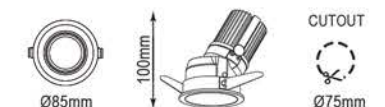

Lamp Load	Height
7W	100mm
10W	100mm
15W	120mm