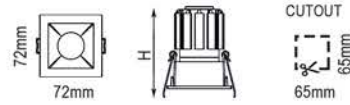

DIMMABLE ON-OFF / DALI / 0/1-10V / TRIAC

Işık Açısı / Beam Angle

Renk Seçeneği / Color Selection
B S W Costumize

Model	Lamp Load	Height
SFT1804001	11W	85.5mm
SFT1804002	15W	100mm

SFT1804003

Lamp Load: 20W
LED: COB Chip (DC500mA)
Input: AC100-240V PFC>90 50/60Hz+