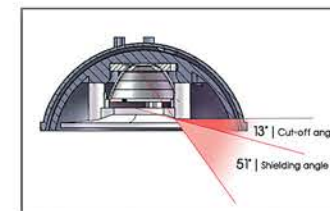

Işık Açısı / Beam Angle

Buzlu / Frosted Şeffaf / Clear Honey Comb

Renk Seçeneği / Color Selection

B S W Customize