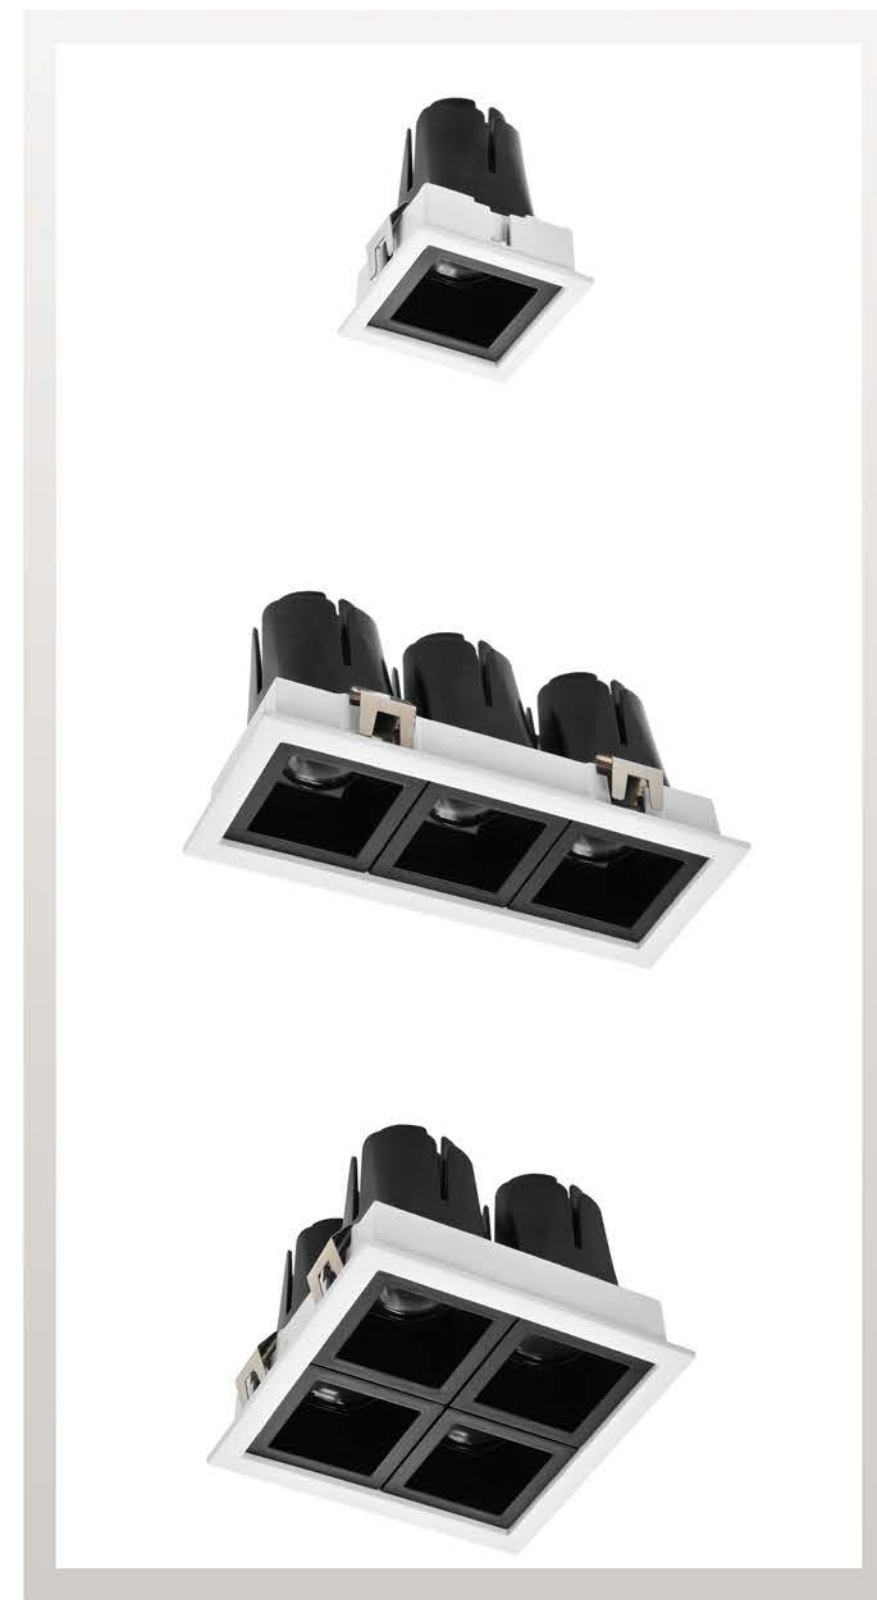

SFT1804001 / SFT1804002

Lamp Load: 11W / 15W
LED: COB Chip (DC250mA / DC350mA)
Input: AC100-240V PFC>90 50/60Hz+

Renk Sıcaklığı / CCT
2700K / 1320lm / 1800lm
3000K / 1430lm / 1950lm
4000K / 1485lm / 2025lm
5000K / 1540lm / 2100lm
6500K / 1650lm / 2250lm

DIMMABLE ON-OFF / DALI / 0/1-10V / TRIAC

Işık Açısı / Beam Angle

Renk Seçeneği / Color Selection
B S W Costumize

Model	Lamp Load	Height
SFT1804001	11W	85.5mm
SFT1804002	15W	100mm

SFT1804003

Lamp Load: 20W
LED: COB Chip (DC500mA)
Input: AC100-240V PFC>90 50/60Hz+

Renk Sıcaklığı / CCT
2700K / 2400lm
3000K / 2600lm
4000K / 2700lm
5000K / 2800lm
6500K / 3000lm

DIMMABLE ON-OFF / DALI / 0/1-10V / TRIAC

Işık Açısı / Beam Angle

Renk Seçeneği / Color Selection
B S W Costumize

CITIZEN CREE OSRAM SAMSUNG
XICATO SORAA

SFT1804004 / SFT1804005

Lamp Load: 11W / 15W
LED: COB Chip (DC250mA / DC350mA)
Input: AC100-240V PFC>90 50/60Hz+

Renk Sıcaklığı / CCT
2700K / 1320lm / 1800lm
3000K / 1430lm / 1950lm
4000K / 1485lm / 2025lm
5000K / 1540lm / 2100lm
6500K / 1650lm / 2250lm

DIMMABLE ON-OFF / DALI / 0/1-10V / TRIAC

Işık Açısı / Beam Angle

Renk Seçeneği / Color Selection
B S W Costumize

Model	Lamp Load	Height
SFT1804004	11W	85.5mm
SFT1804005	15W	100mm

SFT1804006

Lamp Load: 20W
LED: COB Chip (DC500mA)
Input: AC100-240V PFC>90 50/60Hz+

Renk Sıcaklığı / CCT
2700K / 2400lm
3000K / 2600lm
4000K / 2700lm
5000K / 2800lm
6500K / 3000lm

DIMMABLE ON-OFF / DALI / 0/1-10V / TRIAC

Işık Açısı / Beam Angle

Renk Seçeneği / Color Selection
B S W Costumize

CITIZEN CREE OSRAM SAMSUNG
XICATO SORAA

MD Series