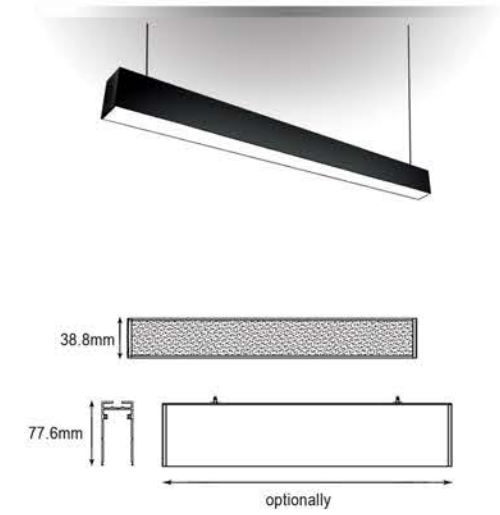

LDL Series

VISIO S

Lamp Load: 31W/m
LED: COB Chip (DC700mA)
Input: DC24V / AC220V PFC>90 50/60Hz+

Renk Sıcaklığı / CCT

2700K / 3720lm
3000K / 4030lm
4000K / 4185lm
5000K / 4340lm
6500K / 4650lm

Renkler / Colors

RED
GREEN
BLUE
RGB
RGB WHITE
DYNAMIC CCT

DIMMABLE ON-OFF / DALI / 0/1-10V / TRIAC / DMX512

Işık Açısı / Beam Angle

Accessory

Renk Seçeneği / Color Selection

B S W Costumize

CITIZEN CREE OSRAM SAMSUNG