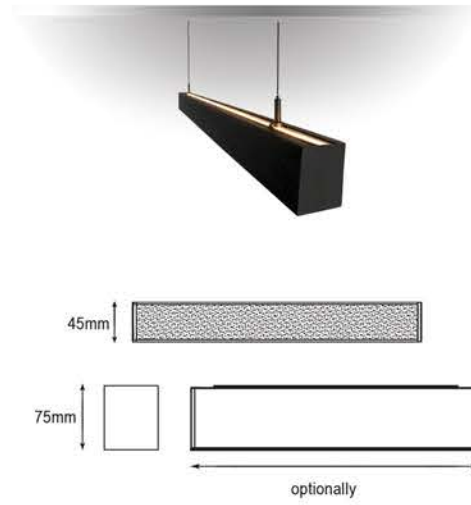

VISIO M

Lamp Load: 31W/m
LED: COB Chip (DC700mA)
Input: DC24V / AC220V PFC>90 50/60Hz+

Renk Sıcaklığı / CCT

- 2700K / 3720lm
- 3000K / 4030lm
- 4000K / 4185lm
- 5000K / 4340lm
- 6500K / 4650lm

Renkler / Colors

- RED
- GREEN
- BLUE
- RGB
- RGB WHITE
- DYNAMIC CCT

DIMMABLE ON-OFF / DALI / 0/1-10V / TRIAC / DMX512

Işık Açısı / Beam Angle

Surface Mounted

CLICK ↑

FIXED KIT

BODY

Pendant

Pendant With Uplight

Accessory

Flat glass

Square glass

Renk Seçeneği / Color Selection

☐ B ☐ S ☐ W ☐ Costumize

VISIO L

Lamp Load: 12W/m
LED: COB Chip (DC200mA)
Input: DC24V / AC220V PFC>90 50/60Hz+

Renk Sıcaklığı / CCT

- 2700K / 1440lm
- 3000K / 1560lm
- 4000K / 1620lm
- 5000K / 1680lm
- 6500K / 1800lm

Renkler / Colors

- RED
- GREEN
- BLUE
- RGB
- RGB WHITE
- DYNAMIC CCT

DIMMABLE ON-OFF / DALI / 0/1-10V / TRIAC / DMX512

Işık Açısı / Beam Angle