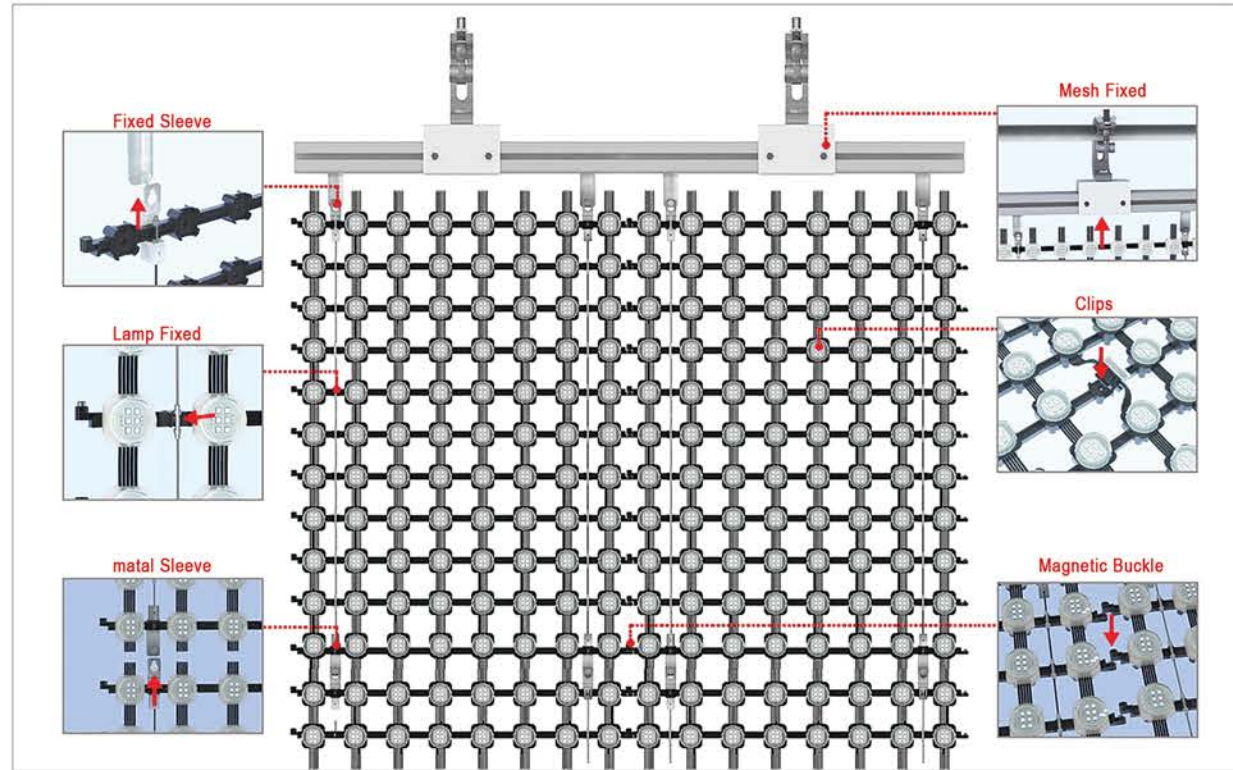

RED
GREEN
BLUE
AMBER
RGB
RGB WHITE
DYNAMIC CCT

CONTROL Systems | ON-OFF / DMX512 / SPI / BRI / MATRIX / SOFT SUITE

Bağlantı / Connection: Pixel Pitch: 35mm / 55mm / 80mm / x...mm

İki ışık arasındaki mesafe, maksimum 1 metreye kadar olan aralıklarla serbestçe ayarlanabilir.
The distance between the two lights can be adjusted freely, with a maximum spacing of to 1 meter.