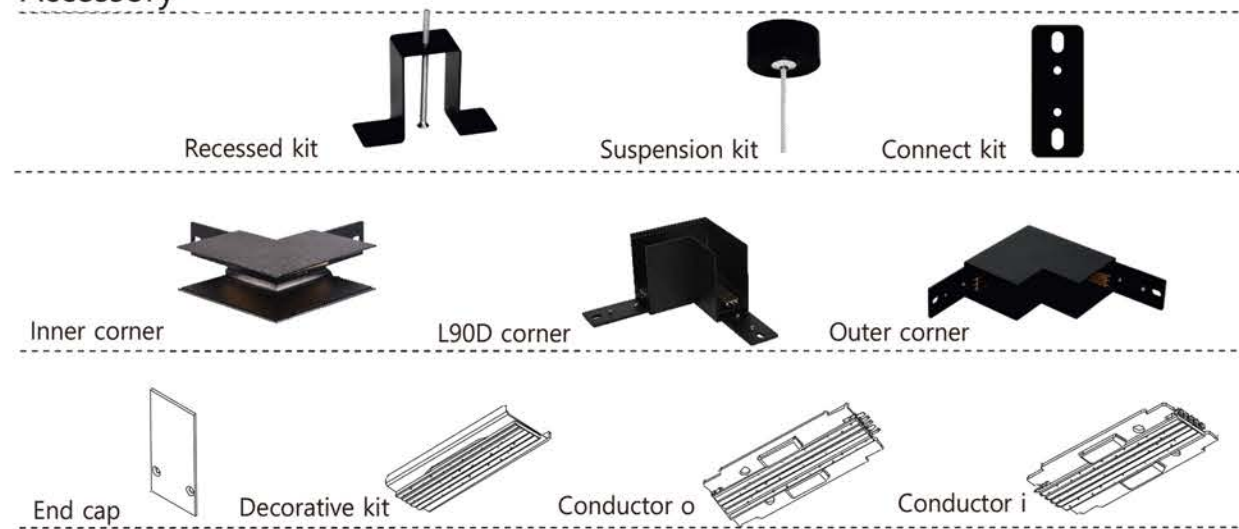

Renk Seçeneği / Color Selection

B S W Costumize

CITIZEN CREE OSRAM SAMSUNG

TW Series

MG Series

MAGNET TRACK LIGHTING SYSTEMS

Magnet Tracklighting Systems Details

Accessory