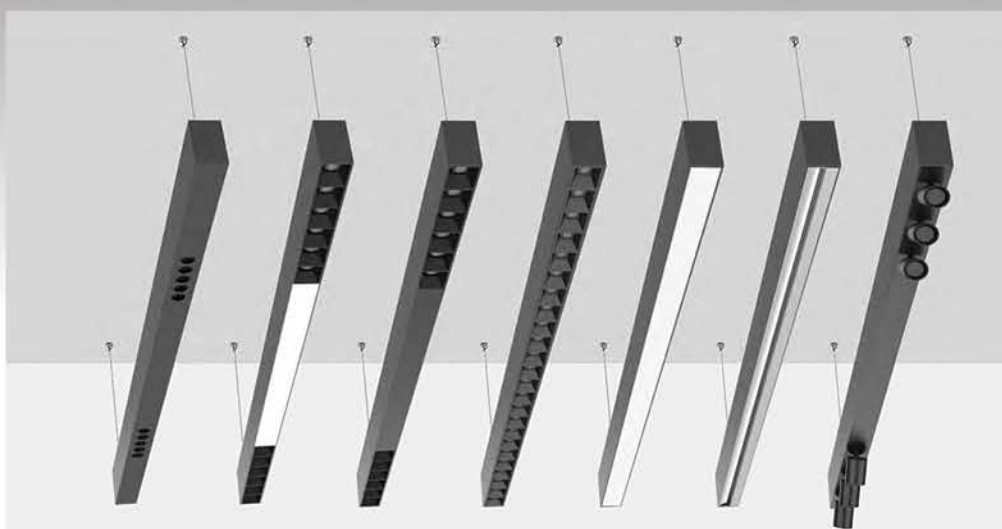

Renk Seçeneği / Color Selection

B S W Costumize

CITIZEN CREE OSRAM SAMSUNG

TW Series

MG Series

MAGNET TRACK LIGHTING SYSTEMS

Magnet Tracklighting Systems Details

Accessory