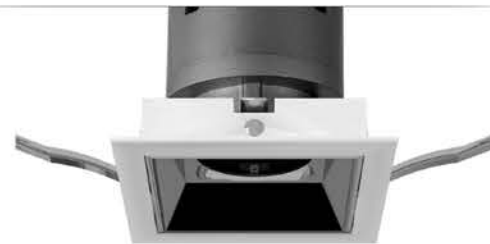

ALTERNATIVE ASSEMBLE

Yüksek lümen, yüksek CRI, canlı aydınlatma etkisi. Ünlü markalı lens. Seçim için çoklu ışın açıları. Yüksek lümen çıkışı, doğru dağılım, yumuşak ve rahat aydınlatma efekti. Uluslararası yüksek kaliteli alüminyum. Modül tasarımı, farklı işlevlere ve lamba muhafazasının boyutlarına uyarlınmıştır. Kolay sökme, düşük stoklama ve son pazar taleplerine esnek uyum

High lumen, high CRI, vivid lighting effect. Famous branded lens. Multiple beam angles for choice. High lumen output, accurate distribution, soft & comfortable lighting effect. International high quality aluminum. Module design, adapted to different functions and dimensions of lamp housing. Easy for disassembling, low stock but flexible fit to end market demands