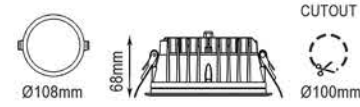

SFT1804021

Lamp Load: 10W
LED: COB Chip (DC300mA)
Input: AC100-240V PFC>90 50/60Hz+

Renk Sıcaklığı / CCT

- 2700K / 1200lm
- 3000K / 1300lm
- 4000K / 1350lm
- 5000K / 1400lm
- 6500K / 1500lm

DIMMABLE ON-OFF / DALI / 0/1-10V / TRIAC

Işık Açısı / Beam Angle

Renk Seçeneği / Color Selection

1. ☒ B ☐ S ☐ W ☐ Costumize

SFT1804022

Lamp Load: 15W
LED: COB Chip (DC500mA)
Input: AC100-240V PFC>90 50/60Hz+

Renk Sıcaklığı / CCT

- 2700K / 1800lm
- 3000K / 1950lm
- 4000K / 2025lm
- 5000K / 2100lm
- 6500K / 2250lm

DIMMABLE ON-OFF / DALI / 0/1-10V / TRIAC

Işık Açısı / Beam Angle