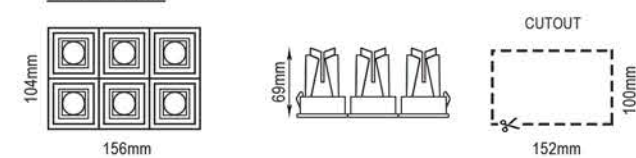

SFT1804012