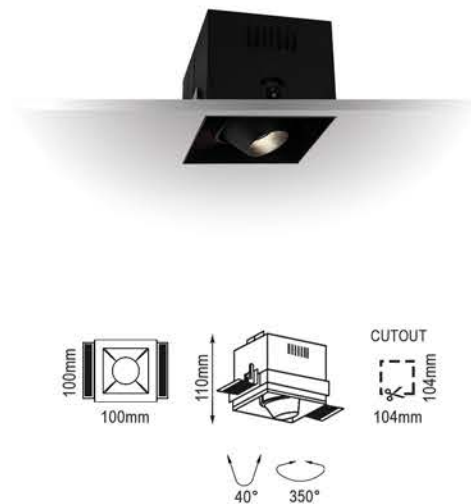

SFT1802050

Lamp Load: 10W
LED: COB Chip (DC250mA)
Input: AC100-240V PFC>90 50/60Hz+

Renk Sıcaklığı / CCT

2700K / 1200lm
3000K / 1300lm
4000K / 1350lm
5000K / 1400lm
6500K / 1500lm

DIMMABLE ON-OFF / DALI / 0/1-10V / TRIAC

Işık Açısı / Beam Angle

Renk Seçeneği / Color Selection

☒ B ☐ S ☐ W ☐ Costumize

SFT1802051

Lamp Load: 2*10W
LED: COB Chip (DC500mA)
Input: AC100-240V PFC>90 50/60Hz+

Renk Sıcaklığı / CCT

2700K / 2400lm
3000K / 2600lm
4000K / 2700lm
5000K / 2800lm
6500K / 3000lm

DIMMABLE ON-OFF / DALI / 0/1-10V / TRIAC