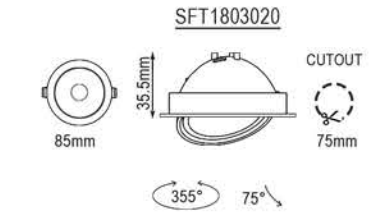

Renk Sıcaklığı / CCT

2700K / 840lm
3000K / 910lm
4000K / 945lm
5000K / 980lm
6500K / 1050lm

DIMMABLE ON-OFF / DALI / 0/1-10V / TRIAC

SFT1803020

SFT1803021

SFT1803022

Model	Lamp Load	Lumen(2700K)	Dimension(mm)	Cut Out(mm)
SFT1803021	9W	1080lm	Ø122x45	Ø114
SFT1803022	15W	1800lm	Ø168x54	Ø160