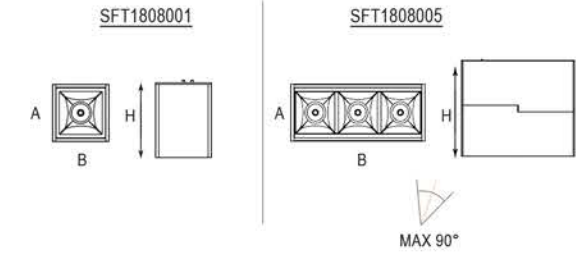

MAGNET TRACK LIGHTING SYSTEMS

MG 01 Series

SFT1808001

Lamp Load: 1W
LED: COB Chip (DC100mA)
Input: DC24V PFC>90 50/60Hz+

Renk Sıcaklığı / CCT

- 2700K
- 3000K
- 4000K
- 5000K
- 6500K

DIMMABLE ON-OFF / DALI / 0/1-10V / TRIAC

Model	Lamp Load	Lumen(2700K)	A x B(mm)	H(mm)
SFT1808001	1W	120lm	34x34	56
SFT1808002	3W	360lm	34x94	56
SFT1808003	6W	720lm	34x164	56
SFT1808004	12W	1440lm	34x323	56
SFT1808005	3W	360lm	34x94	181
SFT1808006	6W	720lm	34x164	181
SFT1808007	12W	1440lm	34x323	181

Işık Açısı / Beam Angle

Renk Seçeneği / Color Selection