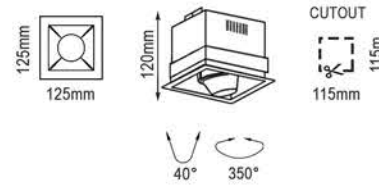

SFT1802047

Lamp Load: 10W
LED: COB Chip (DC250mA)
Input: AC100-240V PFC>90 50/60Hz+

Renk Sıcaklığı / CCT

2700K / 1200lm
3000K / 1300lm
4000K / 1350lm
5000K / 1400lm
6500K / 1500lm

DIMMABLE ON-OFF / DALI / 0/1-10V / TRIAC

Işık Açısı / Beam Angle

Renk Seçeneği / Color Selection

☒ B ☐ S ☐ W ☐ Costumize

SFT1802048

Lamp Load: 2*10W
LED: COB Chip (DC500mA)
Input: AC100-240V PFC>90 50/60Hz+

Renk Sıcaklığı / CCT

2700K / 2400lm
3000K / 2600lm
4000K / 2700lm
5000K / 2800lm
6500K / 3000lm

DIMMABLE ON-OFF / DALI / 0/1-10V / TRIAC