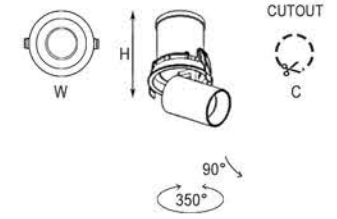

Model	Lamp Load	Diameter	Height	CutOut
SFT1809105	12W	Ø100mm	117mm	Ø92mm
SFT1809106	25W	Ø155mm	136mm	Ø140mm

Renk Seçeneği / Color Selection

B S W Costumize

SFT1809107

Lamp Load: 2*12W
LED: COB Chip (DC650mA)
Input: AC100-240V PFC>90 50/60Hz+