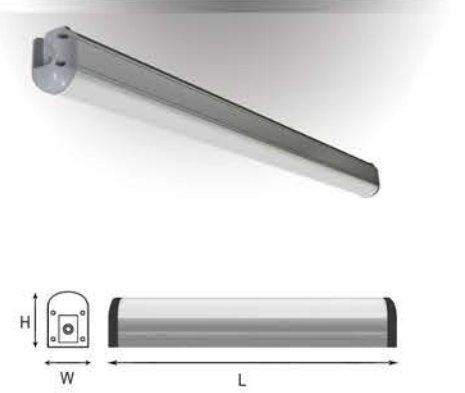

Model	Lamp Load	H	W	L
MEGA M54	16W	81mm	62mm	540mm
MEGA M104	31W	81mm	62mm	1040mm
MEGA M154	54W	81mm	62mm	1540mm