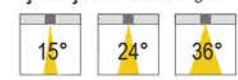

Model	Lamp Load	Lumen(2700K)	Dimension(mm)	Cut Out(mm)
SFT1803005	18W	2160lm	110x110x111	98x98
SFT1803006	24W	2880lm	130x130x123	118x118
SFT1803007	36W	4320lm	155x155x147	142x142
SFT1803008	42W	5040lm	155x155x147	142x142

Işık Açısı / Beam Angle

Renk Seçeneği / Color Selection
B S W Costumize