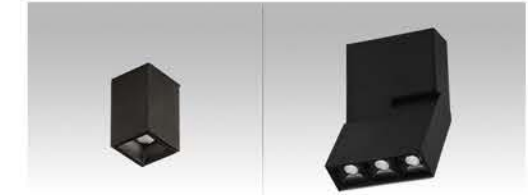

MAGNET TRACK LIGHTING SYSTEMS

MG 01 Series

SFT1808001

Lamp Load: 1W
LED: COB Chip (DC100mA)
Input: DC24V PFC>90 50/60Hz+

Renk Sıcaklığı / CCT

- 2700K
- 3000K
- 4000K
- 5000K
- 6500K

DIMMABLE ON-OFF / DALI / 0/1-10V / TRIAC

Model	Lamp Load	Lumen(2700K)	A x B(mm)	H(mm)
SFT1808001	1W	120lm	34x34	56
SFT1808002	3W	360lm	34x94	56
SFT1808003	6W	720lm	34x164	56
SFT1808004	12W	1440lm	34x323	56
SFT1808005	3W	360lm	34x94	181
SFT1808006	6W	720lm	34x164	181
SFT1808007	12W	1440lm	34x323	181

Işık Açısı / Beam Angle

Renk Seçeneği / Color Selection