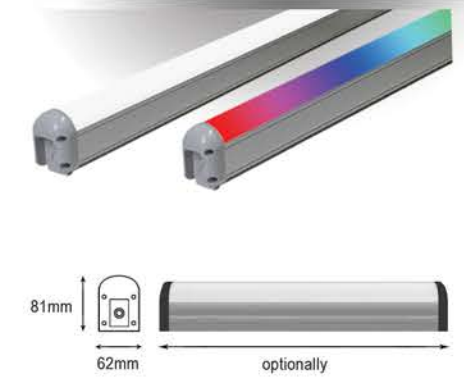

Renk Seçeneği / Color Selection

B S W Costumize

CITIZEN CREE OSRAM SAMSUNG