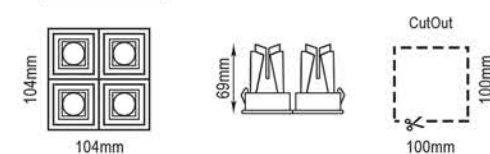

SFT1804011