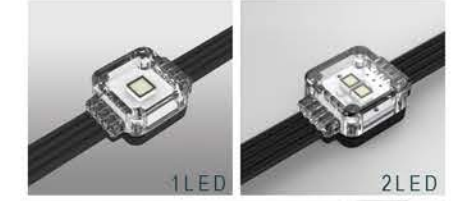

Renkler / Colors

RED
GREEN
BLUE
AMBER
RGB
RGB WHITE
DYNAMIC CCT

CONTROL Systems | ON-OFF / DMX512 / SPI / DVI / MADRIX / SOFT SUITE