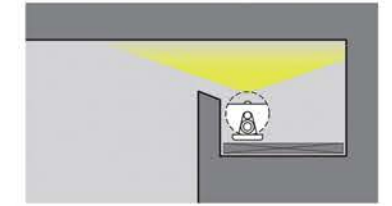

SFT-20*20	SFT-1809	SFT-30*30	SFT L-20*20	SFT L-25*25
20x20mm	25x25mm	30x30mm	20x20mm	25x25mm