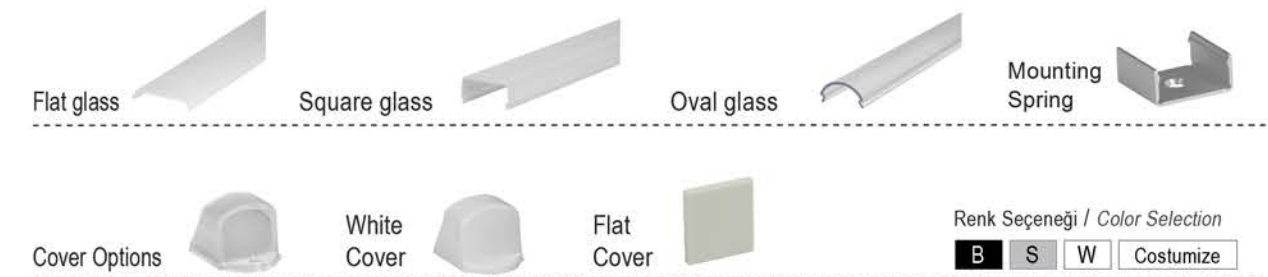

Accessory

CITIZEN CREE OSRAM SAMSUNG