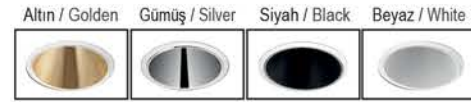

SFT1804013

Lamp Load: 5W
LED: COB Chip (DC100mA)
Input: AC100-240V PFC>90 50/60Hz+

Renk Sıcaklığı / CCT

2700K / 600lm
3000K / 650lm
4000K / 675lm
5000K / 700lm
6500K / 750lm

DIMMABLE ON-OFF / DALI / 0/1-10V / TRIAC

Işık Açısı / Beam Angle

Renk Seçeneği / Color Selection
B **S** **W** Costumize